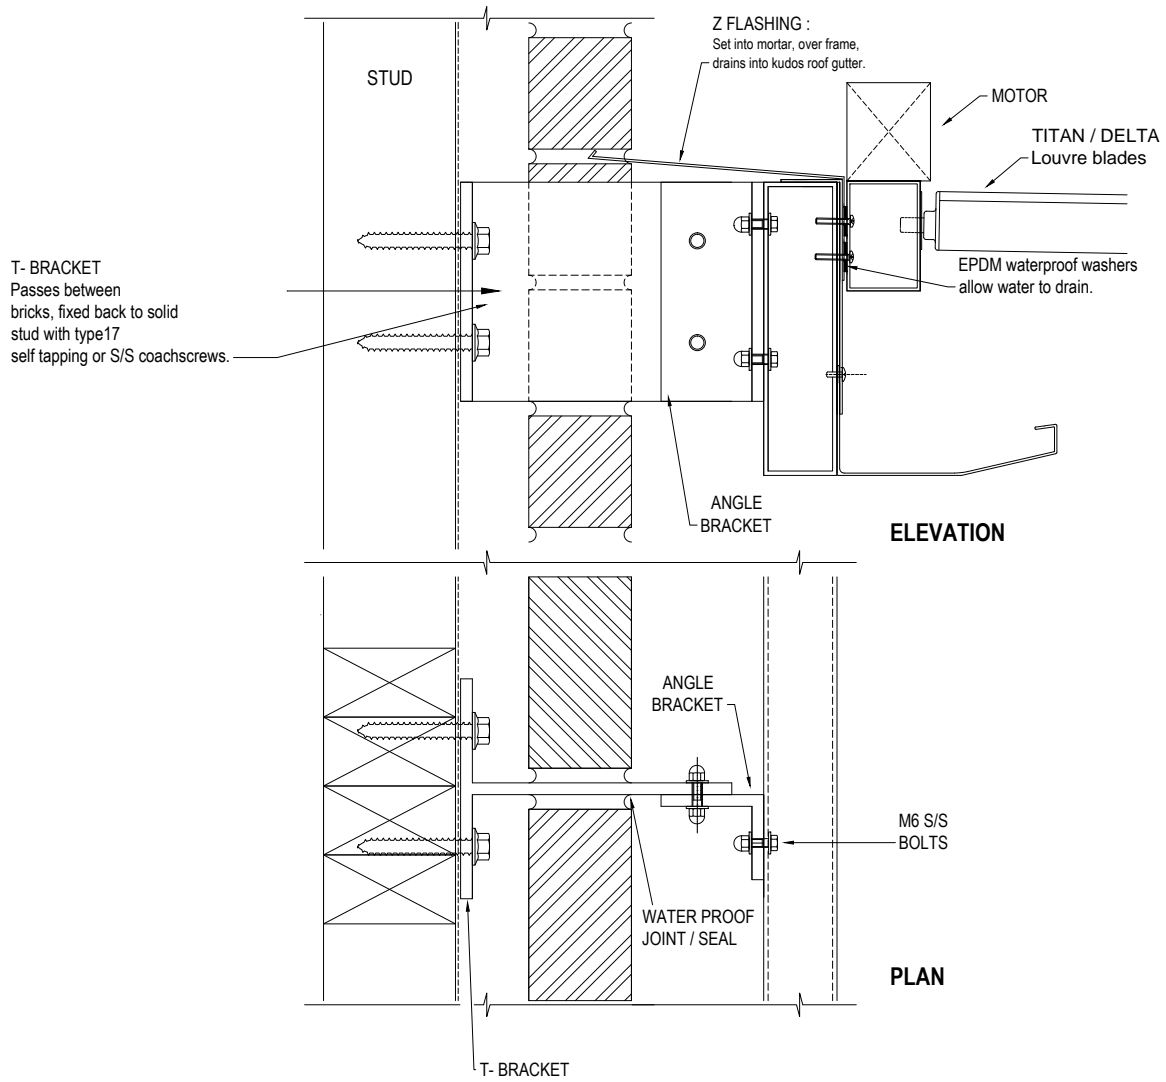

TITAN / DELTA OPENING ROOF :  
FIXING TO BRICK CAVITY WALL DETAIL

Do Not Scale From Drawing  
Technical specifications subject to change without prior notice.  
All technical content © kudos aluminium louvres 2010

TITLE : Titan / Delta opening roof :  
fixing to brick cavity wall detail.

JOB : Standard Technical Detail

DRAWING DATE : 12 / 12 / 12

DRAWING No : 0004

REVISION No :

COMMENTS :

SCALE : 1 : 5

@ PAPER SIZE : A4