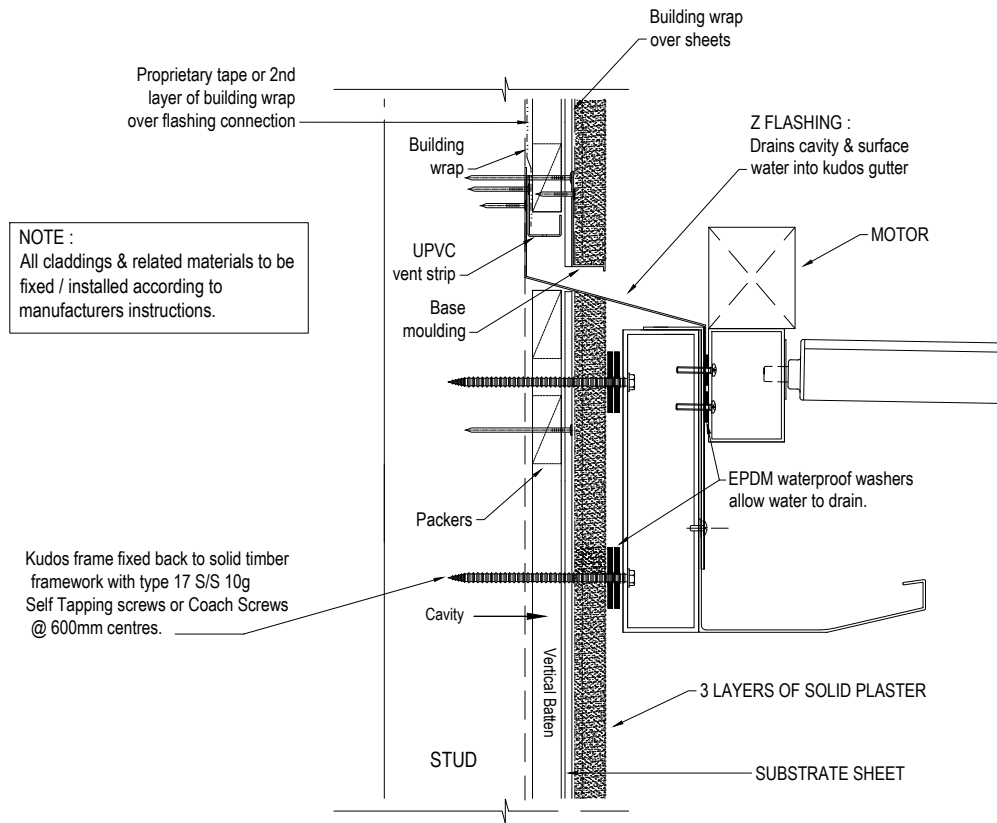

TITAN / DELTA OPENING ROOF :
FIXING TO PLASTER WALL DETAIL

Do Not Scale From Drawing
Technical specifications subject to change without prior notice
All technical content © kudos aluminium louvres 2010

| | | | | | |
|----------------|---|--------------|-------|----------------|----|
| TITLE : | Titan / Delta opening roof : fixing to plaster wall detail | DRAWING No : | 0006 | REVISION No : | . |
| JOB : | Standard Technical Detail | SCALE : | 1 : 5 | @ PAPER SIZE : | A4 |
| DRAWING DATE : | 12 / 12 / 12 | COMMENTS : | . | | |