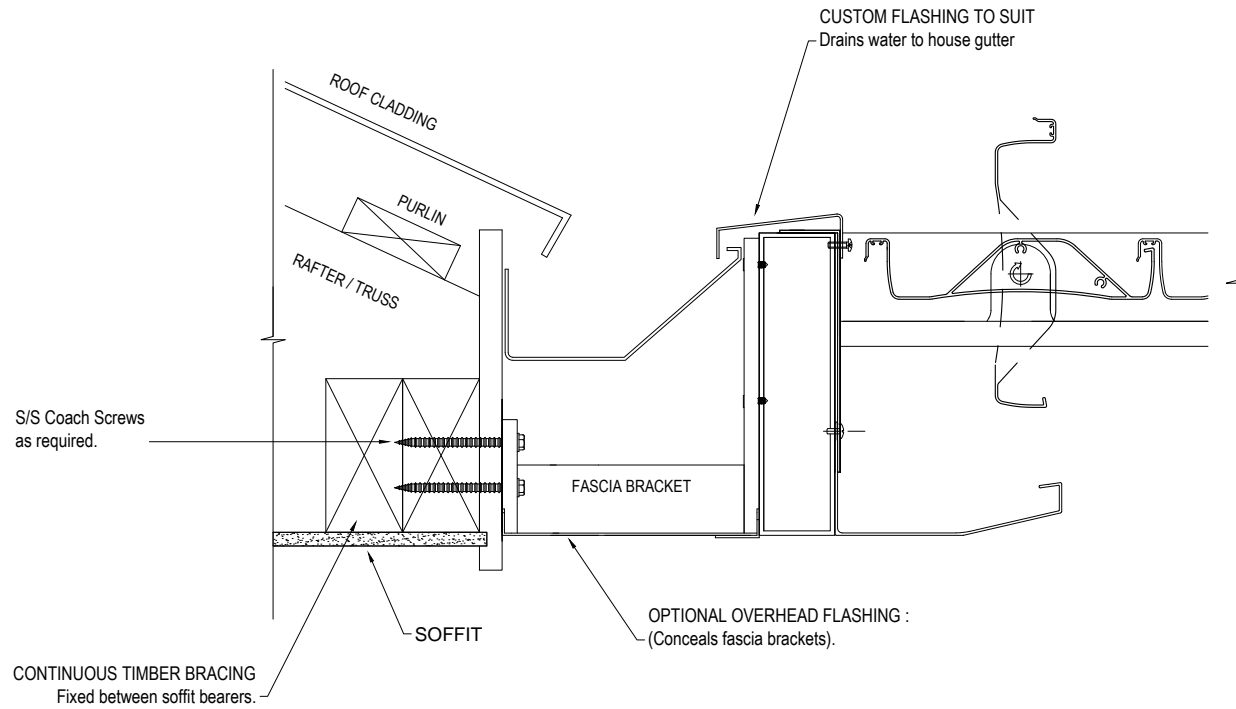

TITAN / DELTA OPENING ROOF :
FIXING TO FASCIA DETAIL

Do Not Scale From Drawing
Technical specifications subject to change without prior notice
All technical content © kudos aluminium louvres 2010

kudos
aluminium louvres
Manufacture and installation of aluminium louvres
and opening roofs.

email : kudoslouvres@xtra.co.nz
web : www.kudoslouvres.co.nz
P.O. box 35810 Browns Bay Auckland
Contact : 0800 729 857

TITLE :	Titan / Delta opening roof : fixing to fascia detail	DRAWING No :	0008	REVISION No :	.
JOB :	Standard Technical Detail	SCALE :	1 : 5	@ PAPER SIZE :	A4
DRAWING DATE :	12 / 12 / 12	COMMENTS :	.		