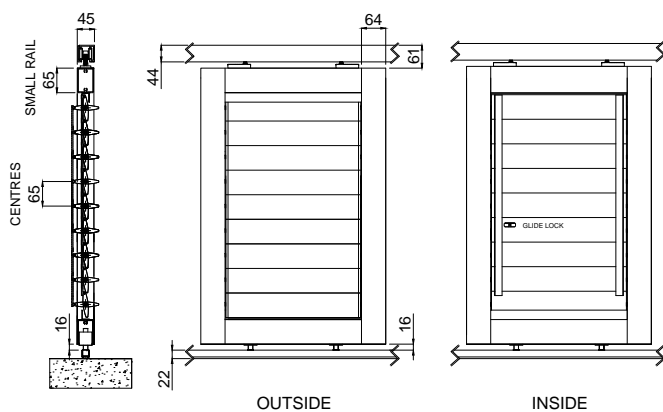

MULTIPLE SLIDING SHUTTER PANELS

OPERABLE SHUTTER MULTIPLE PANELS : PANELS CAN PASS WITH BLADES FULLY OPEN
70mm operable : 100mm rail shown (clearances same with 65mm rail)
Top Hung - 9 blades shown
X-SECTIONS

GUIDE CHANNELS shown recessed into floor

OPERABLE SHUTTER PANEL
70mm operable : 100 mm rail
Top Hung - 9 blades shown

X-SECTION & ELEVATIONS

OPERABLE SHUTTER PANEL
70mm operable : 65mm rail
Top Hung - 9 blades shown

X-SECTION & ELEVATIONS

OPERABLE SHUTTER MULTIPLE PANELS : BLADES CLOSED FOR PANELS TO PASS
70mm operable - 100mm rail shown (clearances same with 65mm rail)
Top Hung - 9 blades shown
X-SECTIONS

GUIDE CHANNELS shown recessed into floor

TITLE :
OPERABLE SHUTTER PANEL - 70mm Louvres - Top Hung

JOB :
STANDARD TECHNICAL DETAIL

DRAWING DATE : 07 12 12

DRAWING No : 0011

REVISION No :

SCALE : 1 : 20

@ PAPER SIZE : A4

COMMENTS :