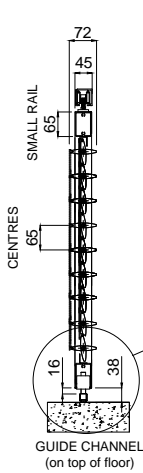

OPERABLE SHUTTER PANEL
70mm operable : 100mm rail
Top Hung - 9 blades shown
X-SECTION

OPERABLE SHUTTER PANEL
70mm operable : 65mm rail
Top Hung - 9 blades shown
X-SECTION

OPERABLE SHUTTER PANEL -
ALTERNATIVE BOTTOM GUIDE
(Scale 1:10 @ A4)
X-SECTION

GUIDE CHANNELS shown recessed into floor

OPERABLE SHUTTER PANEL
70mm operable : 100 mm rail
Top Hung - 9 blades shown

X-SECTION & ELEVATIONS

OPERABLE SHUTTER PANEL
70mm operable : 65mm rail
Top Hung - 9 blades shown

X-SECTION & ELEVATIONS

OPERABLE SHUTTER MULTIPLE PANELS : BLADES CLOSED FOR PANELS TO PASS
70mm operable - 100mm rail shown (clearances same with 65mm rail)
Top Hung - 9 blades shown
X-SECTIONS

GUIDE CHANNELS shown recessed into floor

TITLE :
OPERABLE SHUTTER PANEL - 70mm Louvres - Top Hung

JOB :
STANDARD TECHNICAL DETAIL

DRAWING DATE : 07 12 12

DRAWING No : 0011

REVISION No :

SCALE : 1 : 20

@ PAPER SIZE : A4

COMMENTS :