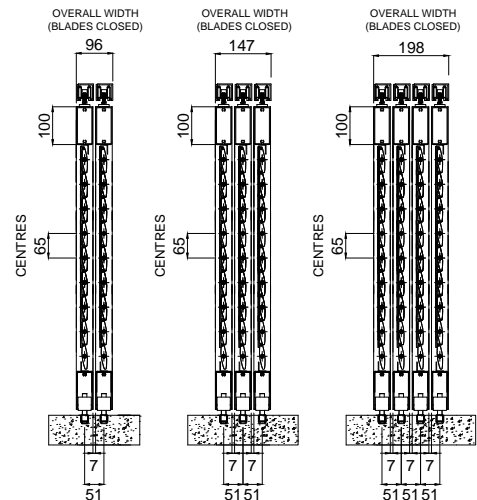

MULTIPLE SLIDING SHUTTER PANELS

OPERABLE SHUTTER MULTIPLE PANELS : PANELS CAN PASS WITH BLADES FULLY OPEN
70mm operable : 100mm rail shown (clearances same with 65mm rail)
Top Hung - 9 blades shown
X-SECTIONS

GUIDE CHANNELS shown recessed into floor

OPERABLE SHUTTER PANEL
70mm operable : 100 mm rail
Top Hung - 9 blades shown

X-SECTION & ELEVATIONS

OPERABLE SHUTTER PANEL
70mm operable : 65mm rail
Top Hung - 9 blades shown

X-SECTION & ELEVATIONS

OPERABLE SHUTTER MULTIPLE PANELS : BLADES CLOSED FOR PANELS TO PASS
70mm operable - 100mm rail shown (clearances same with 65mm rail)
Top Hung - 9 blades shown
X-SECTIONS

GUIDE CHANNELS shown recessed into floor

TITLE :
OPERABLE SHUTTER PANEL - 70mm Louvres - Top Hung

JOB :
STANDARD TECHNICAL DETAIL

DRAWING DATE : 07 12 12

DRAWING No : 0011

REVISION No :

SCALE : 1 : 20

@ PAPER SIZE : A4

COMMENTS :