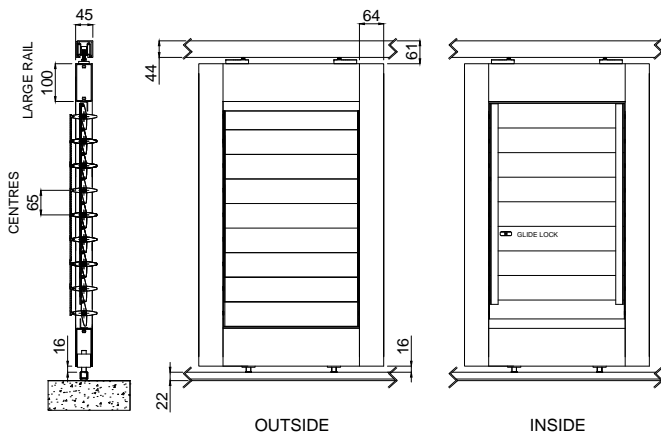

OPERABLE SHUTTER PANEL
70mm operable : 100mm rail
Top Hung - 9 blades shown
X-SECTION

OPERABLE SHUTTER PANEL
70mm operable : 65mm rail
Top Hung - 9 blades shown
X-SECTION

OPERABLE SHUTTER PANEL -
ALTERNATIVE BOTTOM GUIDE
(Scale 1:10 @ A4)
X-SECTION

MULTIPLE SLIDING SHUTTER PANELS

OPERABLE SHUTTER MULTIPLE PANELS : PANELS CAN PASS WITH BLADES FULLY OPEN
70mm operable : 100mm rail shown (clearances same with 65mm rail)
Top Hung - 9 blades shown
X-SECTIONS

GUIDE CHANNELS shown recessed into floor

OPERABLE SHUTTER PANEL
70mm operable : 100 mm rail
Top Hung - 9 blades shown

X-SECTION & ELEVATIONS

OPERABLE SHUTTER PANEL
70mm operable : 65mm rail
Top Hung - 9 blades shown

X-SECTION & ELEVATIONS

OPERABLE SHUTTER MULTIPLE PANELS : BLADES CLOSED FOR PANELS TO PASS
70mm operable - 100mm rail shown (clearances same with 65mm rail)
Top Hung - 9 blades shown
X-SECTIONS

GUIDE CHANNELS shown recessed into floor