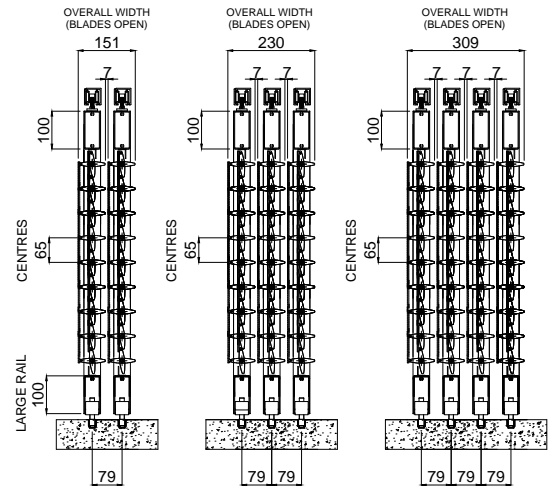

OPERABLE SHUTTER PANEL
70mm operable : 100mm rail
Top Hung - 9 blades shown
X-SECTION

OPERABLE SHUTTER PANEL
70mm operable : 65mm rail
Top Hung - 9 blades shown
X-SECTION

OPERABLE SHUTTER PANEL -
ALTERNATIVE BOTTOM GUIDE
(Scale 1:10 @ A4)
X-SECTION

MULTIPLE SLIDING SHUTTER PANELS

OPERABLE SHUTTER MULTIPLE PANELS : PANELS CAN PASS WITH BLADES FULLY OPEN
70mm operable : 100mm rail shown (clearances same with 65mm rail)
Top Hung - 9 blades shown
X-SECTIONS

GUIDE CHANNELS shown recessed into floor

OPERABLE SHUTTER PANEL
70mm operable : 100 mm rail
Top Hung - 9 blades shown

X-SECTION & ELEVATIONS

OPERABLE SHUTTER PANEL
70mm operable : 65mm rail
Top Hung - 9 blades shown

X-SECTION & ELEVATIONS

OPERABLE SHUTTER MULTIPLE PANELS : BLADES CLOSED FOR PANELS TO PASS
70mm operable - 100mm rail shown (clearances same with 65mm rail)
Top Hung - 9 blades shown
X-SECTIONS

GUIDE CHANNELS shown recessed into floor