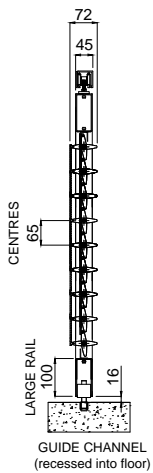

OPERABLE SHUTTER PANEL
70mm operable : 100mm rail
Top Hung - 9 blades shown
X-SECTION

OPERABLE SHUTTER PANEL
70mm operable : 65mm rail
Top Hung - 9 blades shown
X-SECTION

OPERABLE SHUTTER PANEL -
ALTERNATIVE BOTTOM GUIDE
(Scale 1:10 @ A4)
X-SECTION

GUIDE CHANNELS shown recessed into floor

OPERABLE SHUTTER PANEL
70mm operable : 100 mm rail
Top Hung - 9 blades shown

X-SECTION & ELEVATIONS

OPERABLE SHUTTER PANEL
70mm operable : 65mm rail
Top Hung - 9 blades shown

X-SECTION & ELEVATIONS

OPERABLE SHUTTER MULTIPLE PANELS : BLADES CLOSED FOR PANELS TO PASS
70mm operable - 100mm rail shown (clearances same with 65mm rail)
Top Hung - 9 blades shown
X-SECTIONS

GUIDE CHANNELS shown recessed into floor

TITLE :
OPERABLE SHUTTER PANEL - 70mm Louvres - Top Hung

JOB :
STANDARD TECHNICAL DETAIL

DRAWING DATE : 07 12 12

DRAWING No : 0011

REVISION No :

SCALE : 1 : 20

@ PAPER SIZE : A4

COMMENTS :