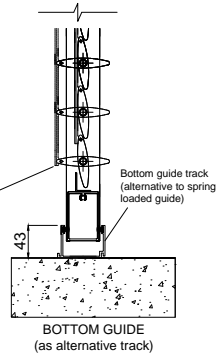

OPERABLE SHUTTER PANEL
70mm operable : 100mm rail
Top Hung - 9 blades shown
X-SECTION

OPERABLE SHUTTER PANEL
70mm operable : 65mm rail
Top Hung - 9 blades shown
X-SECTION

OPERABLE SHUTTER PANEL -
ALTERNATIVE BOTTOM GUIDE
(Scale 1:10 @ A4)
X-SECTION

GUIDE CHANNELS shown recessed into floor

OPERABLE SHUTTER PANEL
70mm operable : 100 mm rail
Top Hung - 9 blades shown

X-SECTION & ELEVATIONS

OPERABLE SHUTTER PANEL
70mm operable : 65mm rail
Top Hung - 9 blades shown