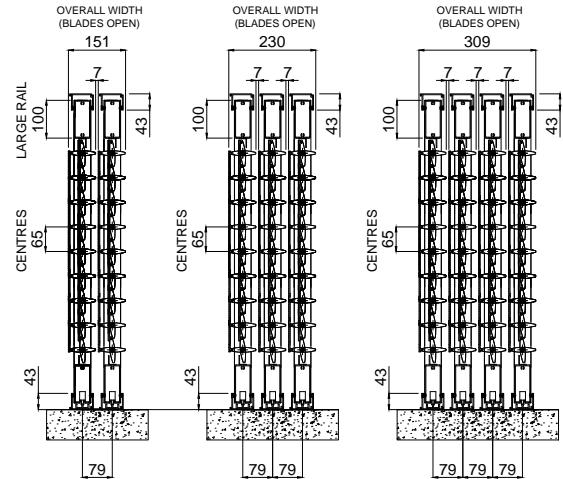

OPERABLE SHUTTER PANEL  
70mm operable : 100mm rail  
Bottom Rolling - 9 blades shown

X-SECTION

OPERABLE SHUTTER PANEL  
70mm operable : 65mm rail  
Bottom Rolling - 9 blades shown

X-SECTION

OPERABLE SHUTTER PANEL  
70mm operable : 100mm rail  
Bottom rolling - 9 blades shown  
X-SECTION & ELEVATIONS

OPERABLE SHUTTER PANEL  
70mm operable : 65mm rail  
Bottom Rolling - 9 blades shown  
X-SECTION & ELEVATIONS

X-SECTIONS

OPERABLE SHUTTER MULTIPLE PANELS : BLADES CLOSED FOR PANELS TO PASS  
70mm operable : 100mm rail shown (clearances same with 65mm rail)  
Bottom Rolling - 9 blades shown

X-SECTIONS

TOP & BOTTOM GUIDE CHANNELS CLIP TOGETHER @ 58mm CENTRES