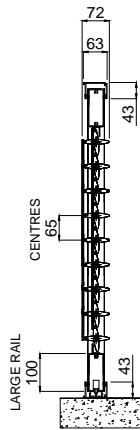

OPERABLE SHUTTER PANEL  
70mm operable : 100mm rail  
Bottom Rolling - 9 blades shown

X-SECTION

OPERABLE SHUTTER PANEL  
70mm operable : 65mm rail  
Bottom Rolling - 9 blades shown

X-SECTION

OPERABLE SHUTTER PANEL  
70mm operable : 100mm rail  
Bottom rolling - 9 blades shown  
X-SECTION & ELEVATIONS

OPERABLE SHUTTER PANEL  
70mm operable : 65mm rail  
Bottom Rolling - 9 blades shown  
X-SECTION & ELEVATIONS

X-SECTIONS

OPERABLE SHUTTER MULTIPLE PANELS : BLADES CLOSED FOR PANELS TO PASS  
70mm operable : 100mm rail shown (clearances same with 65mm rail)  
Bottom Rolling - 9 blades shown

X-SECTIONS

TOP & BOTTOM GUIDE CHANNELS CLIP TOGETHER @ 58mm CENTRES

TITLE :  
OPERABLE SHUTTER PANEL - 70mm Louvres - Bottom Rolling

JOB :  
STANDARD TECHNICAL DETAIL

DRAWING DATE : 09 12 12

DRAWING No : 0012

REVISION No : .

SCALE : 1 : 20

@ PAPER SIZE : A4

COMMENTS :