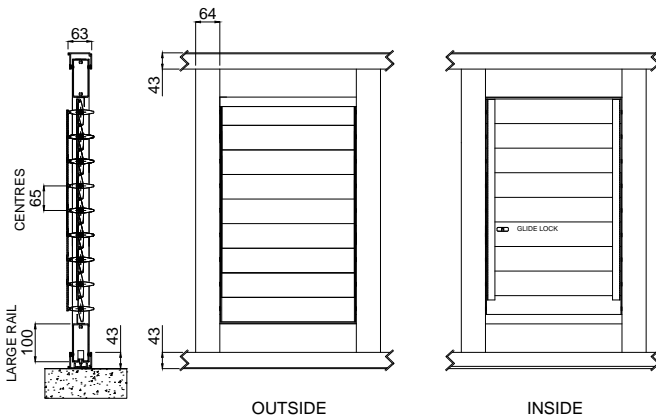

OPERABLE SHUTTER PANEL  
70mm operable : 100mm rail  
Bottom Rolling - 9 blades shown

X-SECTION

OPERABLE SHUTTER PANEL  
70mm operable : 65mm rail  
Bottom Rolling - 9 blades shown

X-SECTION

OPERABLE SHUTTER PANEL  
70mm operable : 100mm rail  
Bottom rolling - 9 blades shown  
X-SECTION & ELEVATIONS

OPERABLE SHUTTER PANEL  
70mm operable : 65mm rail  
Bottom Rolling - 9 blades shown  
X-SECTION & ELEVATIONS

### MULTIPLE SLIDING SHUTTER PANELS

OPERABLE SHUTTER MULTIPLE PANELS : PANELS CAN PASS WITH BLADES FULLY OPENED  
70mm operable : 100mm rail shown (clearances same with 65mm rail)  
Bottom Rolling - 9 blades shown

X-SECTIONS

OPERABLE SHUTTER MULTIPLE PANELS : BLADES CLOSED FOR PANELS TO PASS  
70mm operable : 100mm rail shown (clearances same with 65mm rail)  
Bottom Rolling - 9 blades shown

X-SECTIONS

TOP & BOTTOM GUIDE CHANNELS CLIP TOGETHER @ 58mm CENTRES