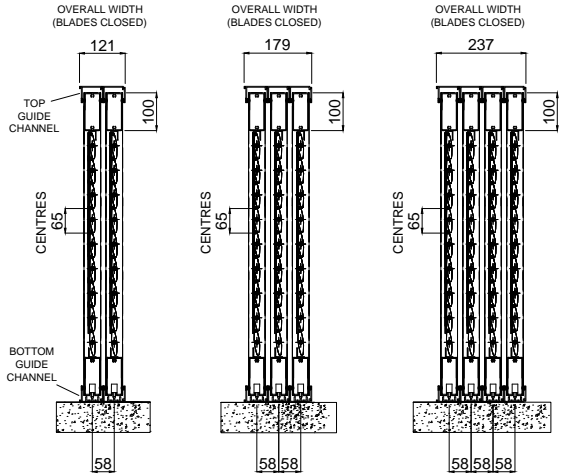

### MULTIPLE SLIDING SHUTTER PANELS

OPERABLE SHUTTER MULTIPLE PANELS : PANELS CAN PASS WITH BLADES FULLY OPENED  
70mm operable : 100mm rail shown (clearances same with 65mm rail)  
Bottom Rolling - 9 blades shown

X-SECTIONS

OPERABLE SHUTTER MULTIPLE PANELS : BLADES CLOSED FOR PANELS TO PASS  
70mm operable : 100mm rail shown (clearances same with 65mm rail)  
Bottom Rolling - 9 blades shown

X-SECTIONS

TOP & BOTTOM GUIDE CHANNELS CLIP TOGETHER @ 58mm CENTRES

TITLE :  
OPERABLE SHUTTER PANEL - 70mm Louvres - Bottom Rolling

JOB :  
STANDARD TECHNICAL DETAIL

DRAWING DATE : 09 12 12

DRAWING No : 0012

REVISION No : .

SCALE : 1 : 20

@ PAPER SIZE : A4

COMMENTS :