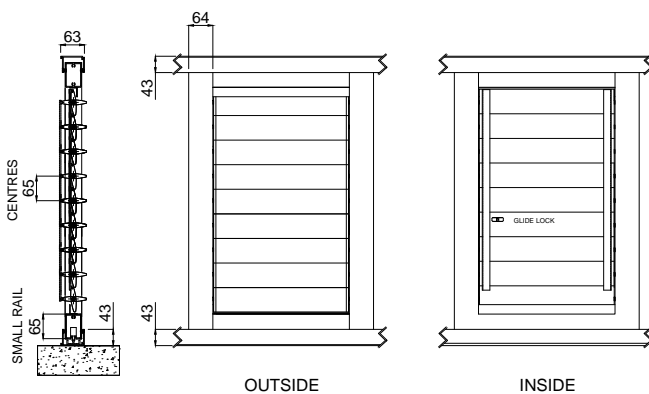

OPERABLE SHUTTER PANEL  
70mm operable : 100mm rail  
Bottom Rolling - 9 blades shown

X-SECTION

OPERABLE SHUTTER PANEL  
70mm operable : 65mm rail  
Bottom Rolling - 9 blades shown

X-SECTION

OPERABLE SHUTTER PANEL  
70mm operable : 100mm rail  
Bottom rolling - 9 blades shown  
X-SECTION & ELEVATIONS

OPERABLE SHUTTER PANEL  
70mm operable : 65mm rail  
Bottom Rolling - 9 blades shown  
X-SECTION & ELEVATIONS

### MULTIPLE SLIDING SHUTTER PANELS

OPERABLE SHUTTER MULTIPLE PANELS : PANELS CAN PASS WITH BLADES FULLY OPENED  
70mm operable : 100mm rail shown (clearances same with 65mm rail)  
Bottom Rolling - 9 blades shown

X-SECTIONS

OPERABLE SHUTTER MULTIPLE PANELS : BLADES CLOSED FOR PANELS TO PASS  
70mm operable : 100mm rail shown (clearances same with 65mm rail)  
Bottom Rolling - 9 blades shown

X-SECTIONS

TOP & BOTTOM GUIDE CHANNELS CLIP TOGETHER @ 58mm CENTRES