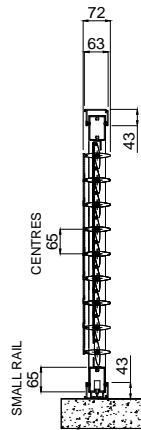

OPERABLE SHUTTER PANEL  
70mm operable : 100mm rail  
Bottom Rolling - 9 blades shown

X-SECTION

OPERABLE SHUTTER PANEL  
70mm operable : 65mm rail  
Bottom Rolling - 9 blades shown

X-SECTION

OPERABLE SHUTTER PANEL  
70mm operable : 100mm rail  
Bottom rolling - 9 blades shown  
X-SECTION & ELEVATIONS

OPERABLE SHUTTER PANEL  
70mm operable : 65mm rail  
Bottom Rolling - 9 blades shown  
X-SECTION & ELEVATIONS

X-SECTIONS

OPERABLE SHUTTER MULTIPLE PANELS : BLADES CLOSED FOR PANELS TO PASS  
70mm operable : 100mm rail shown (clearances same with 65mm rail)  
Bottom Rolling - 9 blades shown

X-SECTIONS

TOP & BOTTOM GUIDE CHANNELS CLIP TOGETHER @ 58mm CENTRES

TITLE :  
OPERABLE SHUTTER PANEL - 70mm Louvres - Bottom Rolling

JOB :  
STANDARD TECHNICAL DETAIL

DRAWING DATE : 09 12 12

DRAWING No : 0012

REVISION No : .

SCALE : 1 : 20

@ PAPER SIZE : A4

COMMENTS :