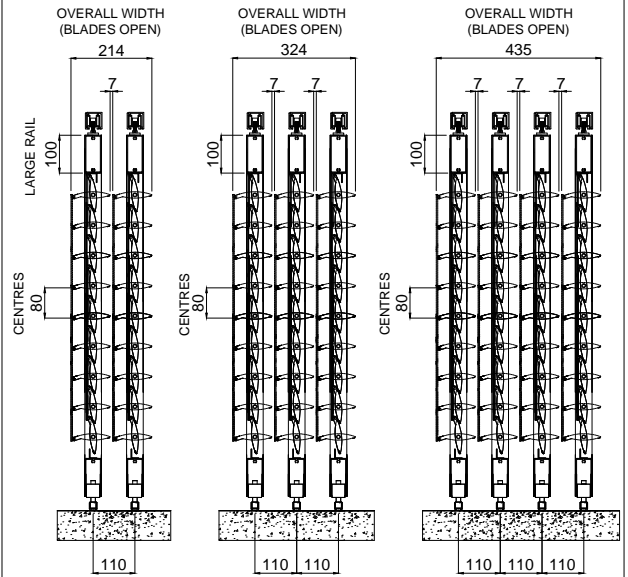

OPERABLE SHUTTER PANELS

90mm Operable: 100mm rail
Top Hung - 9 blades shown
X-SECTION

90mm Operable: 65mm rail
Top Hung - 9 blades shown
X-SECTION

OPERABLE SHUTTER PANEL 90mm Operable : 100mm rail. Top Hung - 9 blades shown X-SECTION & ELEVATIONS

OPERABLE SHUTTER PANEL 90mm Operable : 65mm rail. Top Hung - 9 blades shown X-SECTION & ELEVATIONS

MULTIPLE SLIDING SHUTTER PANELS

OPERABLE SHUTTER - MULTIPLE PANELS : PANELS CAN PASS WITH BLADES FULLY OPEN

90mm Operable : 100mm rail shown (clearances same with 65mm rail) Top Hung - 9 blades shown X-SECTIONS

GUIDE CHANNELS shown on top of floor

OPERABLE SHUTTER - MULTIPLE PANELS : BLADES CLOSED FOR PANELS TO PASS

DRAWING DATE : 09 12 12

DRAWING No : 0015

REVISION No :

SCALE : 1 : 20

@ PAPER SIZE : A4

COMMENTS :

Do Not Scale From Drawing
Technical specifications subject to change without prior notice
All technical content © kudos aluminium louvres 2010