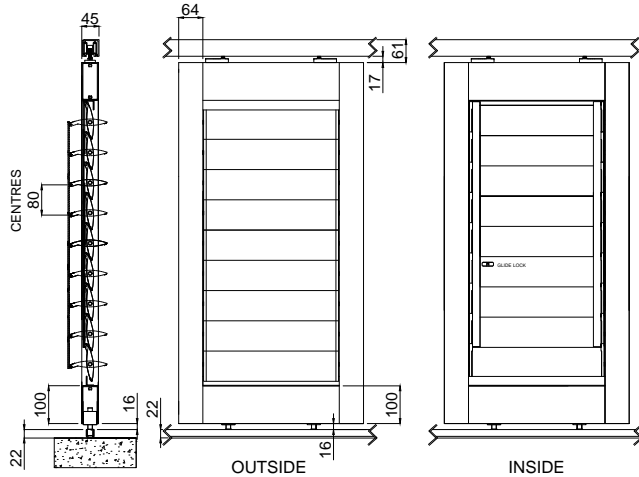

OPERABLE SHUTTER PANELS

90mm Operable: 100mm rail
Top Hung - 9 blades shown
X-SECTION

90mm Operable: 65mm rail
Top Hung - 9 blades shown
X-SECTION

OPERABLE SHUTTER PANEL 90mm Operable : 100mm rail. Top Hung - 9 blades shown X-SECTION & ELEVATIONS

OPERABLE SHUTTER PANEL 90mm Operable : 65mm rail. Top Hung - 9 blades shown X-SECTION & ELEVATIONS

MULTIPLE SLIDING SHUTTER PANELS

OPERABLE SHUTTER - MULTIPLE PANELS : PANELS CAN PASS WITH BLADES FULLY OPEN

90mm Operable : 100mm rail shown (clearances same with 65mm rail) Top Hung - 9 blades shown X-SECTIONS

GUIDE CHANNELS shown on top of floor

OPERABLE SHUTTER - MULTIPLE PANELS : BLADES CLOSED FOR PANELS TO PASS

DRAWING DATE : 09 12 12

DRAWING No : 0015

REVISION No :

SCALE : 1 : 20

@ PAPER SIZE : A4

COMMENTS :

Do Not Scale From Drawing
Technical specifications subject to change without prior notice
All technical content © kudos aluminium louvres 2010