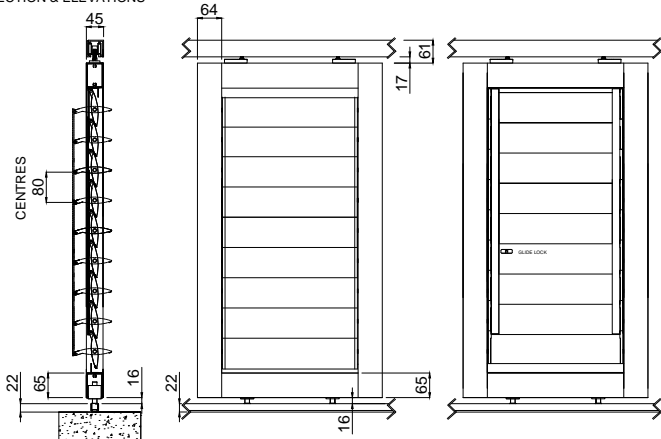

OPERABLE SHUTTER PANELS

90mm Operable: 100mm rail
Top Hung - 9 blades shown
X-SECTION

90mm Operable: 65mm rail
Top Hung - 9 blades shown
X-SECTION

OPERABLE SHUTTER PANEL 90mm Operable : 100mm rail. Top Hung - 9 blades shown X-SECTION & ELEVATIONS

OPERABLE SHUTTER PANEL 90mm Operable : 65mm rail. Top Hung - 9 blades shown X-SECTION & ELEVATIONS

MULTIPLE SLIDING SHUTTER PANELS

OPERABLE SHUTTER - MULTIPLE PANELS : PANELS CAN PASS WITH BLADES FULLY OPEN

90mm Operable : 100mm rail shown (clearances same with 65mm rail) Top Hung - 9 blades shown X-SECTIONS

GUIDE CHANNELS shown on top of floor

OPERABLE SHUTTER - MULTIPLE PANELS : BLADES CLOSED FOR PANELS TO PASS

DRAWING DATE : 09 12 12

DRAWING No : 0015

REVISION No :

SCALE : 1 : 20

@ PAPER SIZE : A4

COMMENTS :

Do Not Scale From Drawing
Technical specifications subject to change without prior notice
All technical content © kudos aluminium louvres 2010