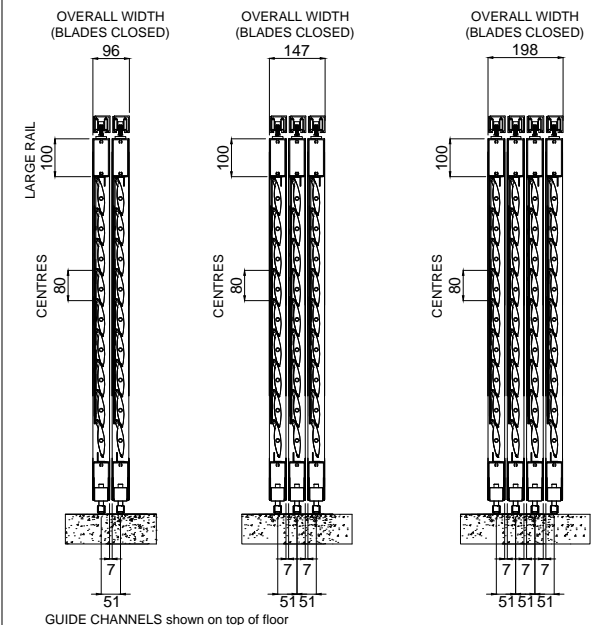

OPERABLE SHUTTER PANELS

90mm Operable: 100mm rail
Top Hung - 9 blades shown
X-SECTION

90mm Operable: 65mm rail
Top Hung - 9 blades shown
X-SECTION

OPERABLE SHUTTER PANEL 90mm Operable : 100mm rail. Top Hung - 9 blades shown X-SECTION & ELEVATIONS

OPERABLE SHUTTER PANEL 90mm Operable : 65mm rail. Top Hung - 9 blades shown X-SECTION & ELEVATIONS

MULTIPLE SLIDING SHUTTER PANELS

OPERABLE SHUTTER - MULTIPLE PANELS : PANELS CAN PASS WITH BLADES FULLY OPEN

90mm Operable : 100mm rail shown (clearances same with 65mm rail) Top Hung - 9 blades shown X-SECTIONS

GUIDE CHANNELS shown on top of floor

OPERABLE SHUTTER - MULTIPLE PANELS : BLADES CLOSED FOR PANELS TO PASS

90mm Operable : 100mm rail shown (clearances same with 65mm rail) Top Hung - 9 blades shown X-SECTIONS

GUIDE CHANNELS shown on top of floor

kudos
aluminium louvres

Manufacture and installation of aluminium louvres and opening roofs.