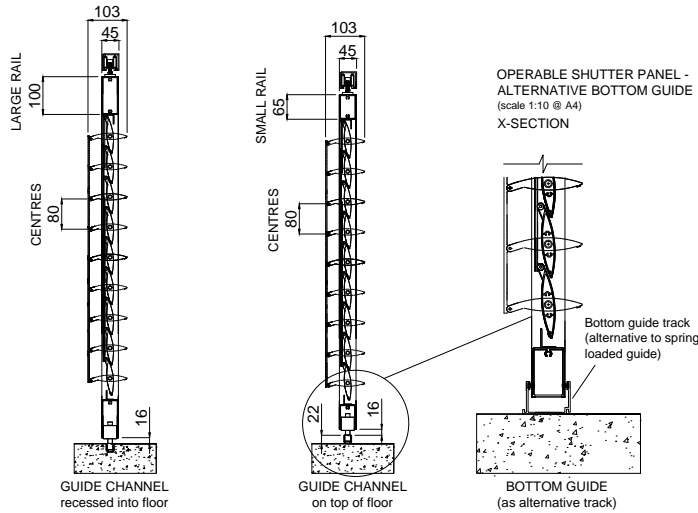

OPERABLE SHUTTER PANELS

90mm Operable: 100mm rail
Top Hung - 9 blades shown
X-SECTION

90mm Operable: 65mm rail
Top Hung - 9 blades shown
X-SECTION

OPERABLE SHUTTER PANEL 90mm Operable : 100mm rail. Top Hung - 9 blades shown X-SECTION & ELEVATIONS

OPERABLE SHUTTER PANEL 90mm Operable : 65mm rail. Top Hung - 9 blades shown X-SECTION & ELEVATIONS

MULTIPLE SLIDING SHUTTER PANELS

OPERABLE SHUTTER - MULTIPLE PANELS : PANELS CAN PASS WITH BLADES FULLY OPEN

90mm Operable : 100mm rail shown (clearances same with 65mm rail) Top Hung - 9 blades shown X-SECTIONS

GUIDE CHANNELS shown on top of floor

OPERABLE SHUTTER - MULTIPLE PANELS : BLADES CLOSED FOR PANELS TO PASS