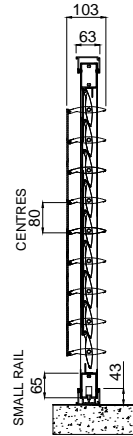

OPERABLE SHUTTER PANEL
90mm Operable: 100mm rail
Bottom Rolling - 9 blades shown
X-SECTION

OPERABLE SHUTTER PANEL
90mm Operable: 65mm rail
Bottom Rolling - 9 blades shown
X-SECTION

OPERABLE SHUTTER PANEL 90mm Operable : 100mm rail. Bottom Rolling - 9 blades shown
X-SECTIONS & ELEVATIONS

OPERABLE SHUTTER PANEL 90mm Operable : 65mm rail. Bottom rolling - 9 blades shown
X-SECTIONS & ELEVATIONS

MULTIPLE SLIDING SHUTTER PANELS

OPERABLE SHUTTER - MULTIPLE PANELS
PANELS CAN PASS WITH BLADES FULLY OPEN
90mm Operable : 100mm rail shown (clearances same with 65mm rail) Bottom Rolling - 9 blades shown
X-SECTIONS

OPERABLE SHUTTER - MULTIPLE PANELS
BLADES CLOSED FOR PANELS TO PASS
90mm Operable : 100mm rail shown (clearances same with 65mm rail) Bottom Rolling - 9 blades shown
X-SECTIONS

TOP & BOTTOM GUIDE CHANNELS CLIP TOGETHER @ 58mm CENTRES

TITLE :
OPERABLE SHUTTER PANEL - 90mm Louvres - Bottom Rolling

JOB :
STANDARD TECHNICAL DETAIL

DRAWING DATE : 10 12 12

DRAWING No : 0016

REVISION No :

SCALE : 1 : 20

@ PAPER SIZE : A4

COMMENTS :