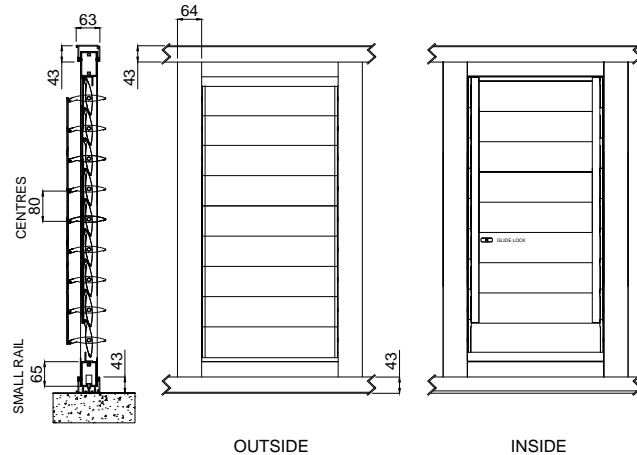

OPERABLE SHUTTER PANEL
90mm Operable: 100mm rail
Bottom Rolling - 9 blades shown
X-SECTION

OPERABLE SHUTTER PANEL
90mm Operable: 65mm rail
Bottom Rolling - 9 blades shown
X-SECTION

OPERABLE SHUTTER PANEL 90mm Operable : 100mm rail. Bottom Rolling - 9 blades shown
X-SECTIONS & ELEVATIONS

OPERABLE SHUTTER PANEL 90mm Operable : 65mm rail. Bottom rolling - 9 blades shown
X-SECTIONS & ELEVATIONS

MULTIPLE SLIDING SHUTTER PANELS

OPERABLE SHUTTER - MULTIPLE PANELS
PANELS CAN PASS WITH BLADES FULLY OPEN
90mm Operable : 100mm rail shown (clearances same with 65mm rail) Bottom Rolling - 9 blades shown
X-SECTIONS

OPERABLE SHUTTER - MULTIPLE PANELS
BLADES CLOSED FOR PANELS TO PASS
90mm Operable : 100mm rail shown (clearances same with 65mm rail) Bottom Rolling - 9 blades shown
X-SECTIONS

TOP & BOTTOM GUIDE CHANNELS CLIP TOGETHER @ 58mm CENTRES

TITLE :
OPERABLE SHUTTER PANEL - 90mm Louvres - Bottom Rolling

JOB :
STANDARD TECHNICAL DETAIL

DRAWING DATE : 10 12 12

DRAWING No : 0016

REVISION No :

SCALE : 1 : 20

@ PAPER SIZE : A4

COMMENTS :