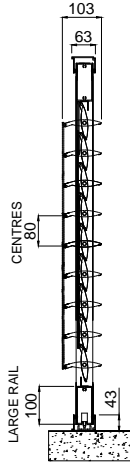

OPERABLE SHUTTER PANEL
90mm Operable: 100mm rail
Bottom Rolling - 9 blades shown
X-SECTION

OPERABLE SHUTTER PANEL
90mm Operable: 65mm rail
Bottom Rolling - 9 blades shown
X-SECTION

OPERABLE SHUTTER PANEL 90mm Operable : 100mm rail. Bottom Rolling - 9 blades shown
X-SECTIONS & ELEVATIONS

OPERABLE SHUTTER PANEL 90mm Operable : 65mm rail. Bottom rolling - 9 blades shown
X-SECTIONS & ELEVATIONS

MULTIPLE SLIDING SHUTTER PANELS

OPERABLE SHUTTER - MULTIPLE PANELS
PANELS CAN PASS WITH BLADES FULLY OPEN
90mm Operable : 100mm rail shown (clearances same with 65mm rail) Bottom Rolling - 9 blades shown
X-SECTIONS

OPERABLE SHUTTER - MULTIPLE PANELS
BLADES CLOSED FOR PANELS TO PASS
90mm Operable : 100mm rail shown (clearances same with 65mm rail) Bottom Rolling - 9 blades shown
X-SECTIONS

TOP & BOTTOM GUIDE CHANNELS CLIP TOGETHER @ 58mm CENTRES

TITLE :
OPERABLE SHUTTER PANEL - 90mm Louvres - Bottom Rolling

JOB :
STANDARD TECHNICAL DETAIL

DRAWING DATE : 10 12 12

DRAWING No : 0016

REVISION No :

SCALE : 1 : 20

@ PAPER SIZE : A4

COMMENTS :