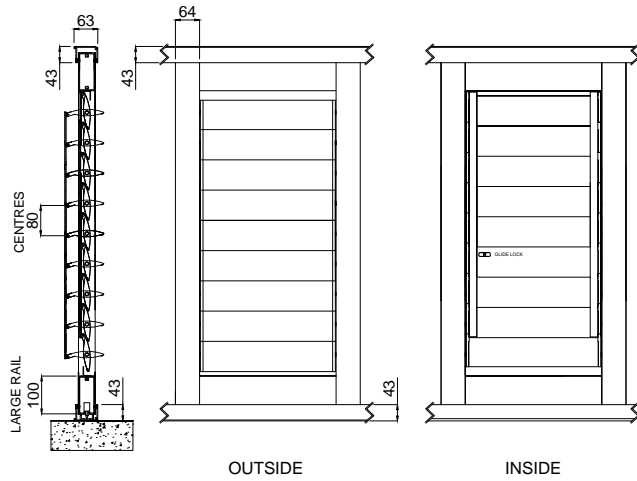

OPERABLE SHUTTER PANEL
90mm Operable: 100mm rail
Bottom Rolling - 9 blades shown
X-SECTION

OPERABLE SHUTTER PANEL
90mm Operable: 65mm rail
Bottom Rolling - 9 blades shown
X-SECTION

OPERABLE SHUTTER PANEL 90mm Operable : 100mm rail. Bottom Rolling - 9 blades shown
X-SECTIONS & ELEVATIONS

OPERABLE SHUTTER PANEL 90mm Operable : 65mm rail. Bottom rolling - 9 blades shown
X-SECTIONS & ELEVATIONS

MULTIPLE SLIDING SHUTTER PANELS

OPERABLE SHUTTER - MULTIPLE PANELS
PANELS CAN PASS WITH BLADES FULLY OPEN
90mm Operable : 100mm rail shown (clearances same with 65mm rail) Bottom Rolling - 9 blades shown
X-SECTIONS

OPERABLE SHUTTER - MULTIPLE PANELS
BLADES CLOSED FOR PANELS TO PASS
90mm Operable : 100mm rail shown (clearances same with 65mm rail) Bottom Rolling - 9 blades shown
X-SECTIONS

TOP & BOTTOM GUIDE CHANNELS CLIP TOGETHER @ 58mm CENTRES

TITLE :
OPERABLE SHUTTER PANEL - 90mm Louvres - Bottom Rolling

JOB :
STANDARD TECHNICAL DETAIL

DRAWING DATE : 10 12 12

DRAWING No : 0016

REVISION No :

SCALE : 1 : 20

@ PAPER SIZE : A4

COMMENTS :