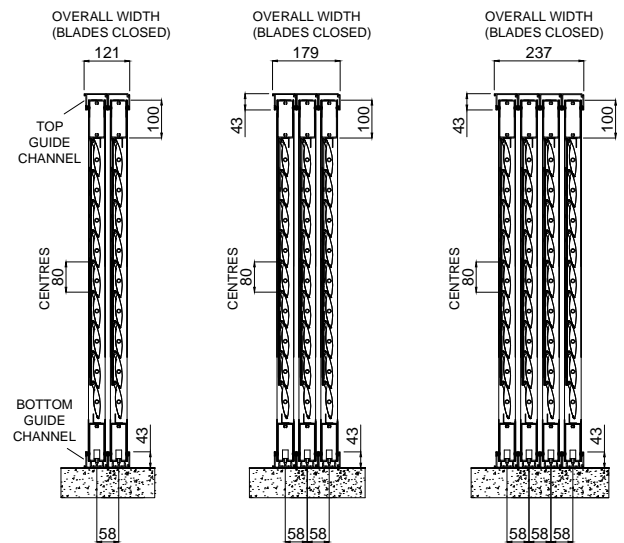

OPERABLE SHUTTER PANEL
90mm Operable: 100mm rail
Bottom Rolling - 9 blades shown
X-SECTION

OPERABLE SHUTTER PANEL
90mm Operable: 65mm rail
Bottom Rolling - 9 blades shown
X-SECTION

OPERABLE SHUTTER PANEL 90mm Operable : 100mm rail. Bottom Rolling - 9 blades shown
X-SECTIONS & ELEVATIONS

OPERABLE SHUTTER PANEL 90mm Operable : 65mm rail. Bottom rolling - 9 blades shown
X-SECTIONS & ELEVATIONS

MULTIPLE SLIDING SHUTTER PANELS

OPERABLE SHUTTER - MULTIPLE PANELS
PANELS CAN PASS WITH BLADES FULLY OPEN
90mm Operable : 100mm rail shown (clearances same with 65mm rail) Bottom Rolling - 9 blades shown
X-SECTIONS

OPERABLE SHUTTER - MULTIPLE PANELS
BLADES CLOSED FOR PANELS TO PASS
90mm Operable : 100mm rail shown (clearances same with 65mm rail) Bottom Rolling - 9 blades shown
X-SECTIONS

TOP & BOTTOM GUIDE CHANNELS CLIP TOGETHER @ 58mm CENTRES

TITLE :
OPERABLE SHUTTER PANEL - 90mm Louvres - Bottom Rolling

JOB :
STANDARD TECHNICAL DETAIL

DRAWING DATE : 10 12 12

DRAWING No : 0016

REVISION No :

SCALE : 1 : 20

@ PAPER SIZE : A4

COMMENTS :