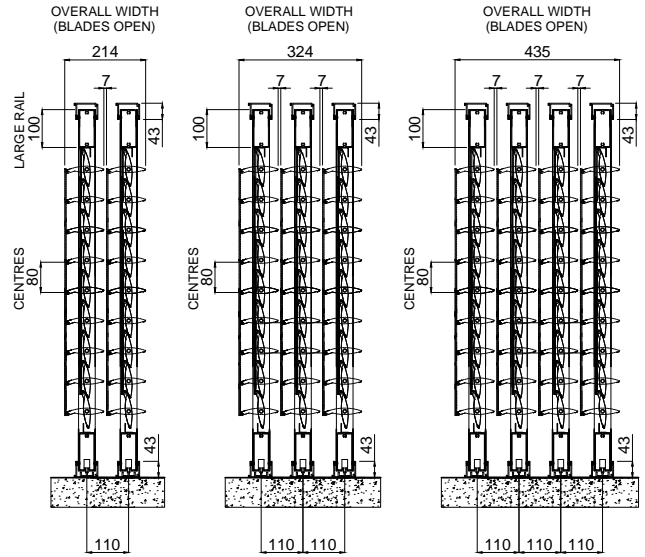

OPERABLE SHUTTER PANEL
90mm Operable: 100mm rail
Bottom Rolling - 9 blades shown
X-SECTION

OPERABLE SHUTTER PANEL
90mm Operable: 65mm rail
Bottom Rolling - 9 blades shown
X-SECTION

OPERABLE SHUTTER PANEL 90mm Operable : 100mm rail. Bottom Rolling - 9 blades shown
X-SECTIONS & ELEVATIONS

OPERABLE SHUTTER PANEL 90mm Operable : 65mm rail. Bottom rolling - 9 blades shown
X-SECTIONS & ELEVATIONS

MULTIPLE SLIDING SHUTTER PANELS

OPERABLE SHUTTER - MULTIPLE PANELS
PANELS CAN PASS WITH BLADES FULLY OPEN
90mm Operable : 100mm rail shown (clearances same with 65mm rail) Bottom Rolling - 9 blades shown
X-SECTIONS

OPERABLE SHUTTER - MULTIPLE PANELS
BLADES CLOSED FOR PANELS TO PASS
90mm Operable : 100mm rail shown (clearances same with 65mm rail) Bottom Rolling - 9 blades shown
X-SECTIONS

TOP & BOTTOM GUIDE CHANNELS CLIP TOGETHER @ 58mm CENTRES

TITLE :
OPERABLE SHUTTER PANEL - 90mm Louvres - Bottom Rolling

JOB :
STANDARD TECHNICAL DETAIL

DRAWING DATE : 10 12 12

DRAWING No : 0016

REVISION No :

SCALE : 1 : 20

@ PAPER SIZE : A4

COMMENTS :