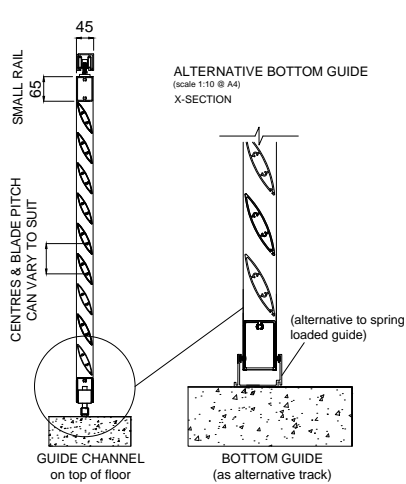

END - FIXED SHUTTER PANEL
90mm End fixed: 100mm rail
Top Hung - 9 blades shown
X-SECTION

END - FIXED SHUTTER PANEL
90mm End fixed: 65mm rail
Top Hung - 9 blades shown
X-SECTION

END-FIXED SHUTTER PANEL 90mm End-fixed : 100mm rail. Top Hung - 9 blades shown
X-SECTION & ELEVATION

END-FIXED SHUTTER PANEL 90mm End-fixed : 65mm rail. Top Hung - 9 blades shown
X-SECTION & ELEVATION

MULTIPLE SLIDING SHUTTER PANELS

END FIXED SHUTTER - MULTIPLE PANELS
90mm End-fixed : 100mm rail shown (clearances same with 65mm rail) Top Hung - 9 blades shown
X-SECTIONS

TITLE :
END FIXED SHUTTER PANEL - 90mm Louvres - Top Hung

JOB :
STANDARD TECHNICAL DETAIL

DRAWING DATE : 11 12 12

DRAWING No : 0017

REVISION No :

SCALE : 1 : 20

@ PAPER SIZE : A4

COMMENTS :