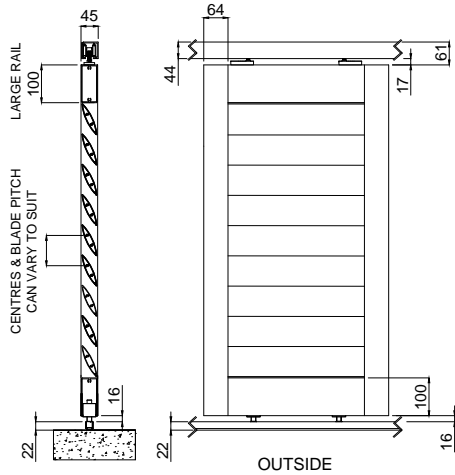

END - FIXED SHUTTER PANEL
90mm End fixed: 100mm rail
Top Hung - 9 blades shown
X-SECTION

END - FIXED SHUTTER PANEL
90mm End fixed: 65mm rail
Top Hung - 9 blades shown
X-SECTION

END-FIXED SHUTTER PANEL 90mm End-fixed : 100mm rail. Top Hung - 9 blades shown
X-SECTION & ELEVATION

END-FIXED SHUTTER PANEL 90mm End-fixed : 65mm rail. Top Hung - 9 blades shown
X-SECTION & ELEVATION

MULTIPLE SLIDING SHUTTER PANELS

END FIXED SHUTTER - MULTIPLE PANELS
90mm End-fixed : 100mm rail shown (clearances same with 65mm rail) Top Hung - 9 blades shown
X-SECTIONS

TITLE :
END FIXED SHUTTER PANEL - 90mm Louvres - Top Hung

JOB :
STANDARD TECHNICAL DETAIL

DRAWING DATE : 11 12 12

DRAWING No : 0017

REVISION No :

SCALE : 1 : 20

@ PAPER SIZE : A4

COMMENTS :