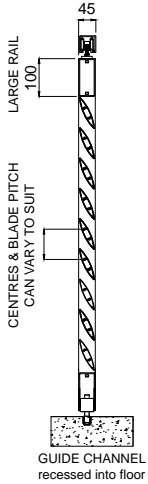

END - FIXED SHUTTER PANEL
90mm End fixed: 100mm rail
Top Hung - 9 blades shown
X-SECTION

END - FIXED SHUTTER PANEL
90mm End fixed: 65mm rail
Top Hung - 9 blades shown
X-SECTION

END-FIXED SHUTTER PANEL 90mm End-fixed : 100mm rail. Top Hung - 9 blades shown
X-SECTION & ELEVATION

END-FIXED SHUTTER PANEL 90mm End-fixed : 65mm rail. Top Hung - 9 blades shown
X-SECTION & ELEVATION

MULTIPLE SLIDING SHUTTER PANELS

END FIXED SHUTTER - MULTIPLE PANELS
90mm End-fixed : 100mm rail shown (clearances same with 65mm rail) Top Hung - 9 blades shown
X-SECTIONS

TITLE :
END FIXED SHUTTER PANEL - 90mm Louvres - Top Hung

JOB :
STANDARD TECHNICAL DETAIL

DRAWING DATE : 11 12 12

DRAWING No : 0017

REVISION No :

SCALE : 1 : 20

@ PAPER SIZE : A4

COMMENTS :