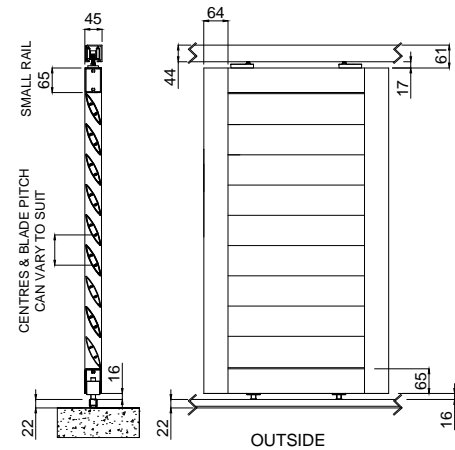

END - FIXED SHUTTER PANEL
90mm End fixed: 100mm rail
Top Hung - 9 blades shown
X-SECTION

END - FIXED SHUTTER PANEL
90mm End fixed: 65mm rail
Top Hung - 9 blades shown
X-SECTION

END-FIXED SHUTTER PANEL 90mm End-fixed : 100mm rail. Top Hung - 9 blades shown
X-SECTION & ELEVATION

END-FIXED SHUTTER PANEL 90mm End-fixed : 65mm rail. Top Hung - 9 blades shown
X-SECTION & ELEVATION

MULTIPLE SLIDING SHUTTER PANELS

END FIXED SHUTTER - MULTIPLE PANELS
90mm End-fixed : 100mm rail shown (clearances same with 65mm rail) Top Hung - 9 blades shown
X-SECTIONS

TITLE :
END FIXED SHUTTER PANEL - 90mm Louvres - Top Hung

JOB :
STANDARD TECHNICAL DETAIL

DRAWING DATE : 11 12 12

DRAWING No : 0017

REVISION No :

SCALE : 1 : 20

@ PAPER SIZE : A4

COMMENTS :