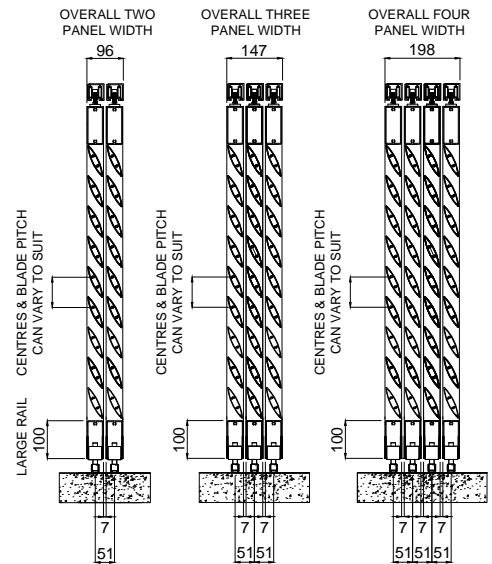

END - FIXED SHUTTER PANEL
90mm End fixed: 100mm rail
Top Hung - 9 blades shown
X-SECTION

END - FIXED SHUTTER PANEL
90mm End fixed: 65mm rail
Top Hung - 9 blades shown
X-SECTION

END-FIXED SHUTTER PANEL 90mm End-fixed : 100mm rail. Top Hung - 9 blades shown
X-SECTION & ELEVATION

END-FIXED SHUTTER PANEL 90mm End-fixed : 65mm rail. Top Hung - 9 blades shown
X-SECTION & ELEVATION

MULTIPLE SLIDING SHUTTER PANELS

END FIXED SHUTTER - MULTIPLE PANELS
90mm End-fixed : 100mm rail shown (clearances same with 65mm rail) Top Hung - 9 blades shown
X-SECTIONS

TITLE :
END FIXED SHUTTER PANEL - 90mm Louvres - Top Hung

JOB :
STANDARD TECHNICAL DETAIL

DRAWING DATE : 11 12 12

DRAWING No : 0017

REVISION No :

SCALE : 1 : 20

@ PAPER SIZE : A4

COMMENTS :