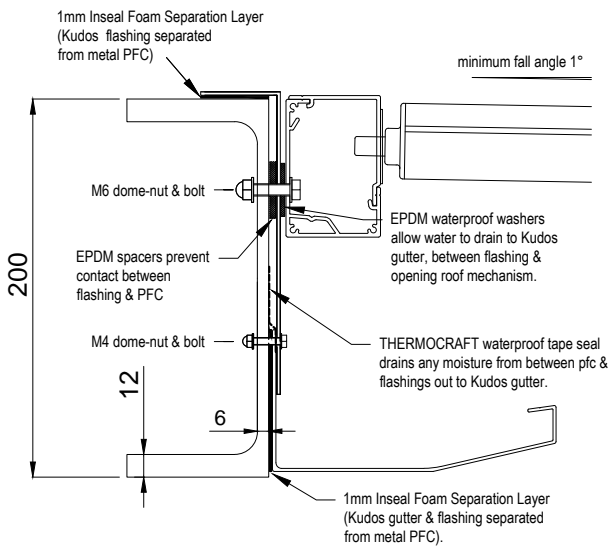

200mm high PFC