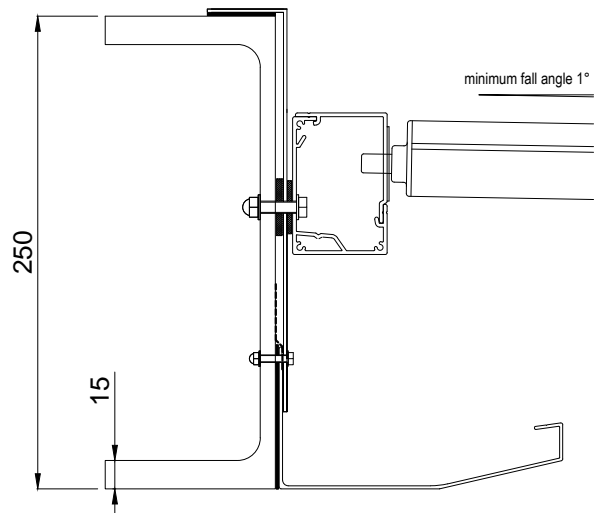

300mm high PFC

250mm high PFC

200mm high PFC

250mm high PFC - roof installed with gutter flush to bottom of PFC

kudos
aluminium louvres

Manufacture and installation of aluminium louvres and opening roofs.

email : kudoslouvres@xtra.co.nz
web : www.kudoslouvres.co.nz
P.O. box 35810 Browns Bay Auckland
Contact : 0800 729 857

TITLE : **OPENING ROOF - FIXING TO PFC**

JOB : **STANDARD TECHNICAL DETAIL**

DRAWING DATE : **13 12 12**

DRAWING No : **0020**

REVISION No : .

SCALE : **1 : 4 @ A4**

@ PAPER SIZE : **A4**

COMMENTS :