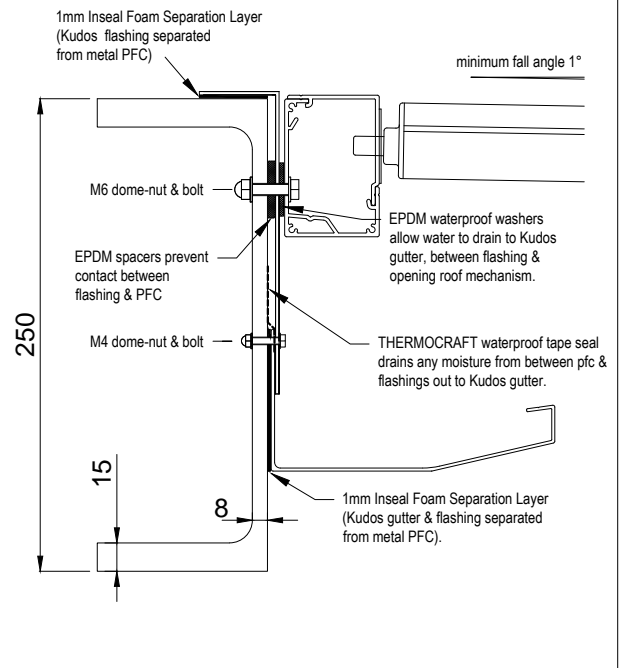

300mm high PFC

250mm high PFC

200mm high PFC

250mm high PFC - roof installed with gutter flush to bottom of PFC

kudos
aluminium louvres

Manufacture and installation of aluminium louvres and opening roofs.

email : kudoslouvres@xtra.co.nz
web : www.kudoslouvres.co.nz
P.O. box 35810 Browns Bay Auckland
Contact : 0800 729 857

TITLE : **OPENING ROOF - FIXING TO PFC**

JOB : **STANDARD TECHNICAL DETAIL**

DRAWING DATE : **13 12 12**

DRAWING No : **0020**

REVISION No : .

SCALE : **1 : 4 @ A4**

@ PAPER SIZE : **A4**

COMMENTS :