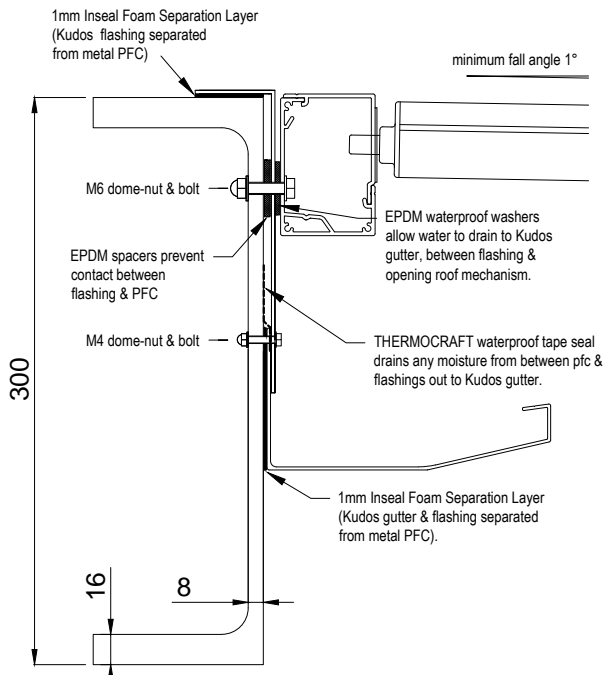

300mm high PFC

250mm high PFC

200mm high PFC

250mm high PFC - roof installed with gutter flush to bottom of PFC

kudos
aluminium louvres

Manufacture and installation of aluminium louvres and opening roofs.

email : kudoslouvres@xtra.co.nz
web : www.kudoslouvres.co.nz
P.O. box 35810 Browns Bay Auckland
Contact : 0800 729 857

TITLE : **OPENING ROOF - FIXING TO PFC**

JOB : **STANDARD TECHNICAL DETAIL**

DRAWING DATE : **13 12 12**

DRAWING No : **0020**

REVISION No : .

SCALE : **1 : 4 @ A4**

@ PAPER SIZE : **A4**

COMMENTS :