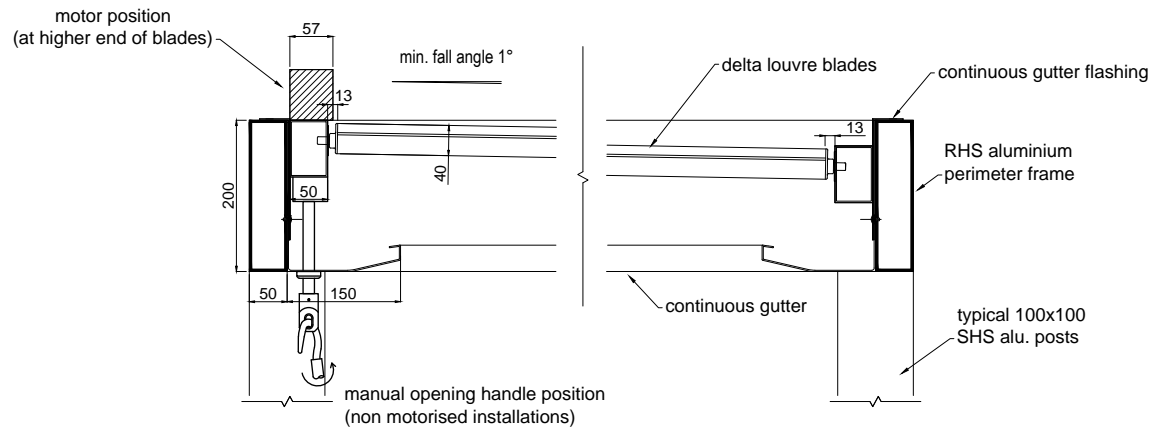

**X-SECTION THROUGH
DELTA LOUVRE BLADES**

**X-SECTION THROUGH
BLADE SPAN**

Do Not Scale From Drawing
 Technical specifications subject to change without prior notice
 All technical content © kudos aluminium louvres 2010

TITLE :	Delta opening roof : X-sections
JOB :	Standard Technical Detail
DRAWING DATE :	12 / 12 / 12

DRAWING No :	0001
SCALE :	1 : 10
COMMENTS :	.

REVISION No :	.
@ PAPER SIZE :	A4