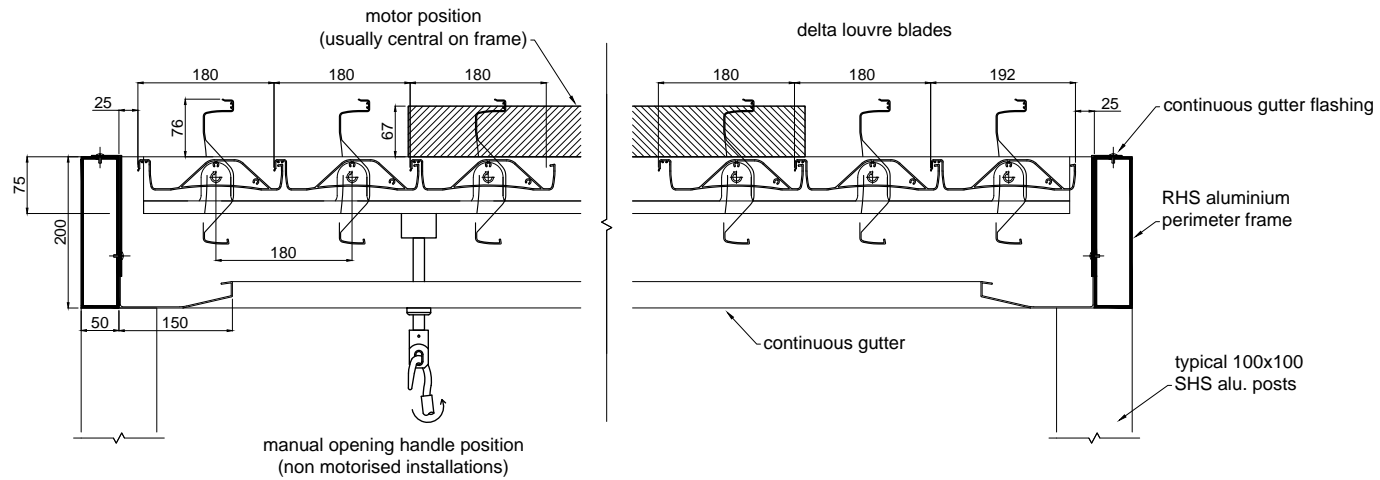

**X-SECTION THROUGH
DELTA LOUVRE BLADES**

**X-SECTION THROUGH
BLADE SPAN**

Do Not Scale From Drawing
 Technical specifications subject to change without prior notice
 All technical content © kudos aluminium louvres 2010

TITLE :	Delta opening roof : X-sections
JOB :	Standard Technical Detail
DRAWING DATE :	12 / 12 / 12

DRAWING No :	0001
SCALE :	1 : 10
COMMENTS :	.

REVISION No :	.
@ PAPER SIZE :	A4