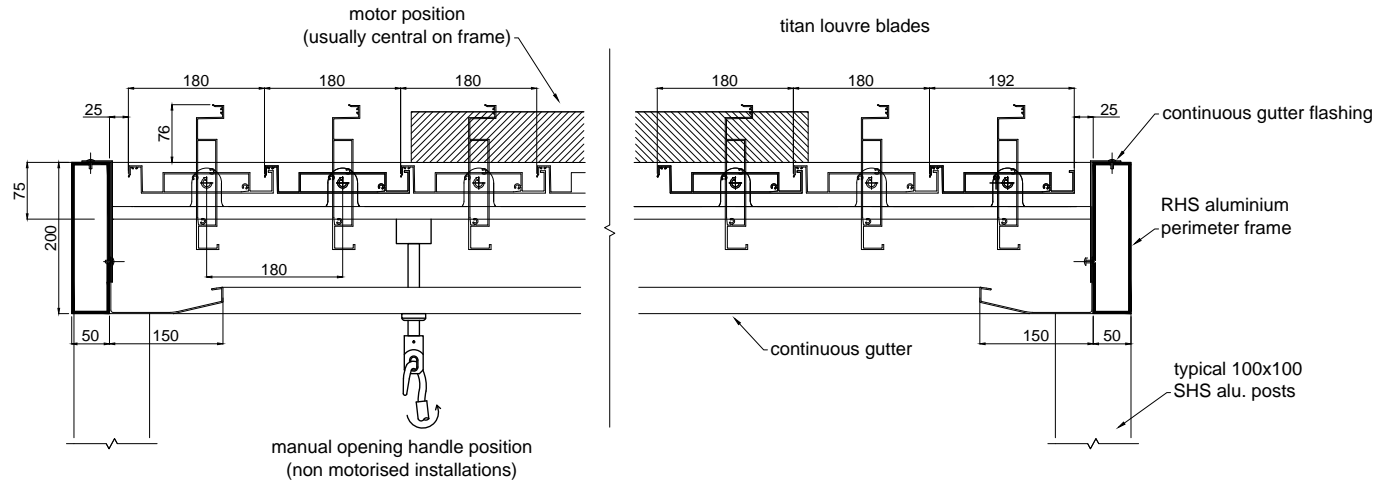

X-SECTION THROUGH
TITAN LOUVRE BLADES

X-SECTION THROUGH
BLADE SPAN

Do Not Scale From Drawing
Technical specifications subject to change without prior notice
All technical content © kudos aluminium louvres 2010

TITLE :	Titan opening roof : X-sections
JOB :	Standard Technical Detail
DRAWING DATE :	12 / 12 / 12

DRAWING No :	0002
SCALE :	1 : 10
COMMENTS :	.

REVISION No :	.
@ PAPER SIZE :	A4