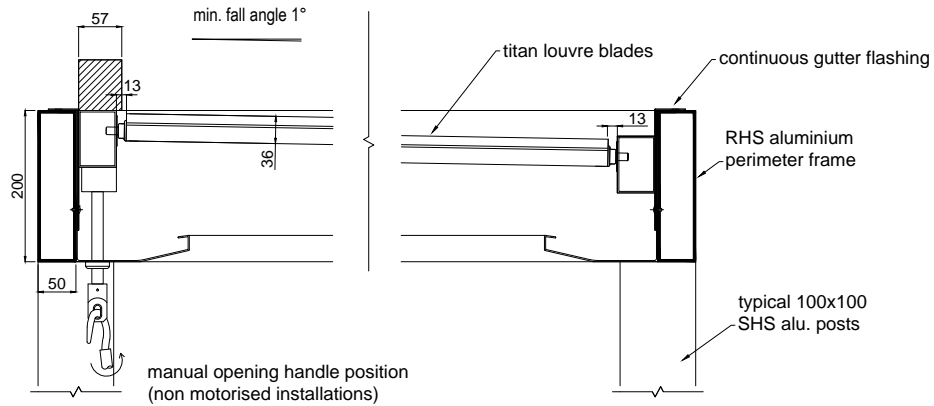

X-SECTION THROUGH
TITAN LOUVRE BLADES

X-SECTION THROUGH
BLADE SPAN

Do Not Scale From Drawing
Technical specifications subject to change without prior notice
All technical content © kudos aluminium louvres 2010

TITLE :	Titan opening roof : X-sections
JOB :	Standard Technical Detail
DRAWING DATE :	12 / 12 / 12

DRAWING No :	0002
SCALE :	1 : 10
COMMENTS :	.

REVISION No :	.
@ PAPER SIZE :	A4