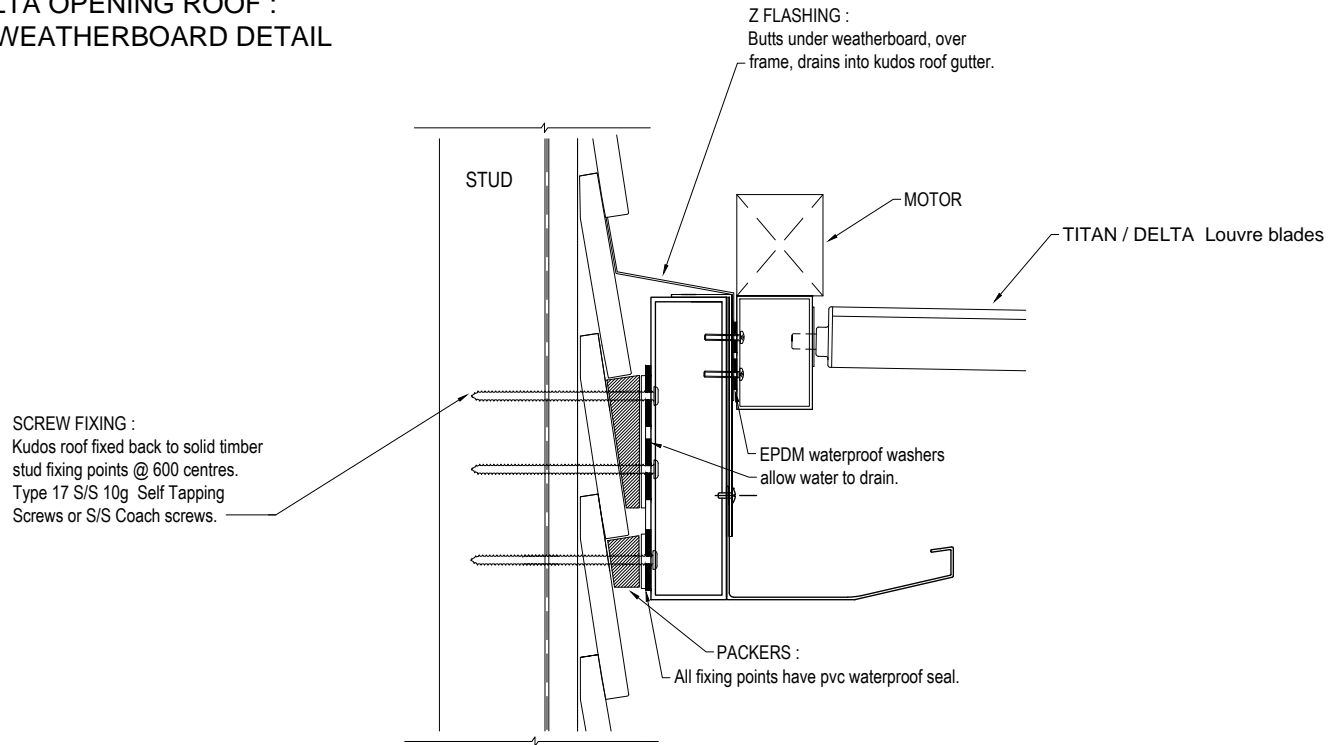

**TITAN / DELTA OPENING ROOF :
FIXING TO WEATHERBOARD DETAIL**

Do Not Scale From Drawing
 Technical specifications subject to change without prior notice
 All technical content © kudos aluminium louvres 2010

TITLE :	Titan / Delta opening roof : fixing to weatherboard detail	DRAWING No :	0003	REVISION No :	.
JOB :	Standard Technical Detail	SCALE :	1 : 5	@ PAPER SIZE :	A4
DRAWING DATE :	12 / 12 / 12	COMMENTS :	.		