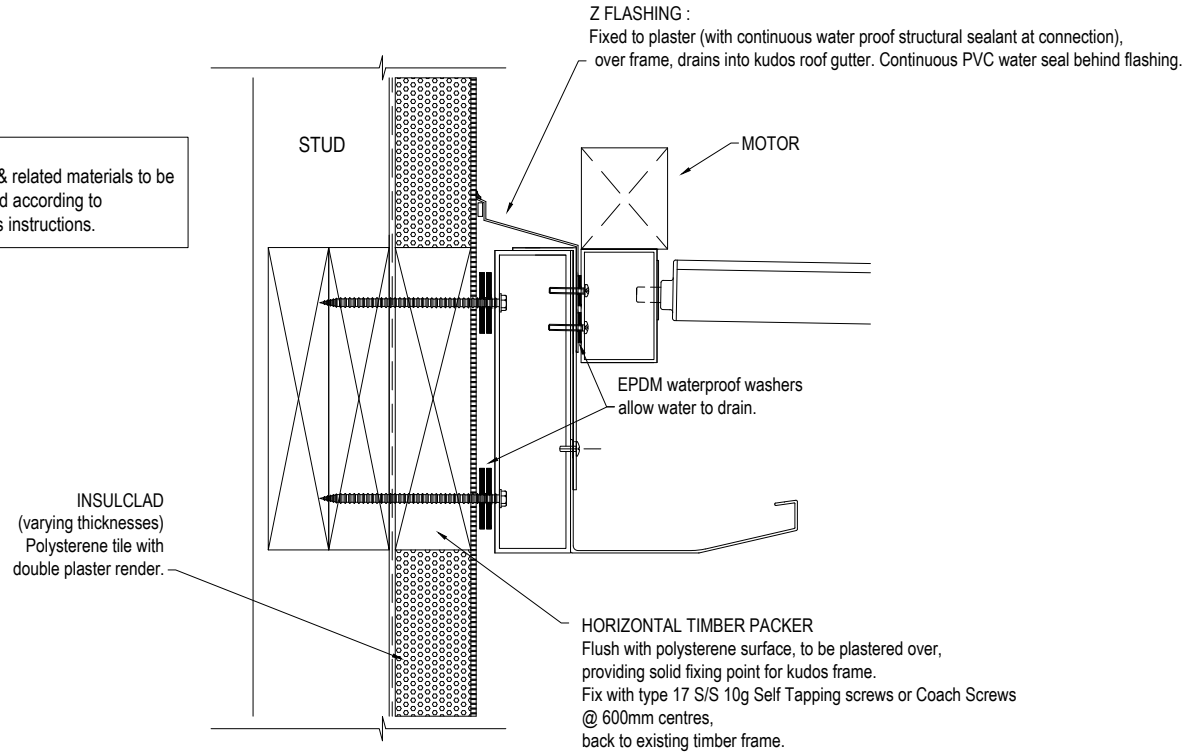

TITAN / DELTA OPENING ROOF :
FIXING TO INSULCLAD DETAIL

NOTE :
All claddings & related materials to be fixed / installed according to manufacturers instructions.

Do Not Scale From Drawing
Technical specifications subject to change without prior notice
All technical content © kudos aluminium louvres 2010

TITLE : Titan / Delta opening roof :
fixing to insulclad detail

DRAWING No : 0005

REVISION No : .

JOB : Standard Technical Detail

SCALE : 1 : 5

@ PAPER SIZE : A4

DRAWING DATE : 12 / 12 / 12

COMMENTS : .