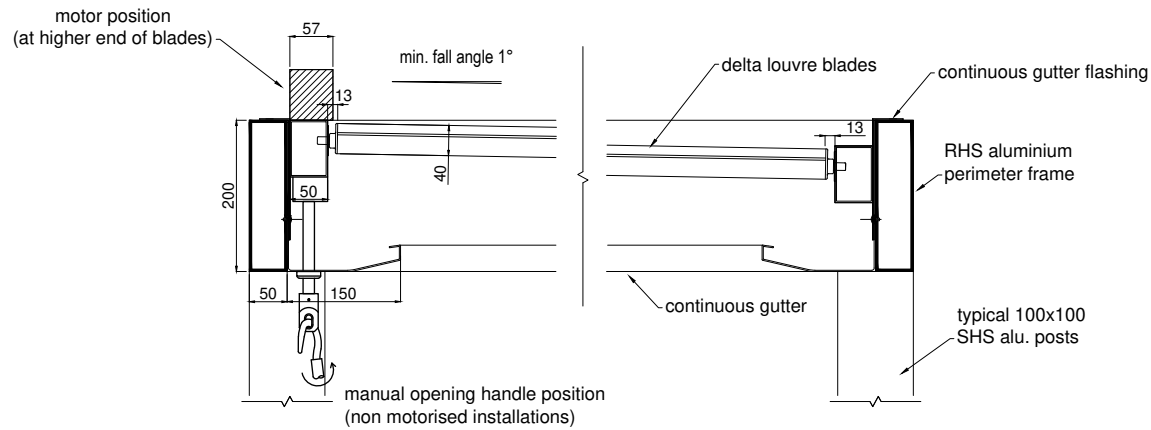

**X-SECTION THROUGH
DELTA LOUVRE BLADES**

**X-SECTION THROUGH
BLADE SPAN**

Do Not Scale From Drawing
 Technical specifications subject to change without prior notice
 All technical content © kudos aluminium louvres 2010

TITLE :	Delta opening roof : X-sections
JOB :	Standard Technical Detail
DRAWING DATE :	12 / 12 / 12

DRAWING No :	0001
SCALE :	1 : 10
COMMENTS :	.

REVISION No :	.
@ PAPER SIZE :	A4