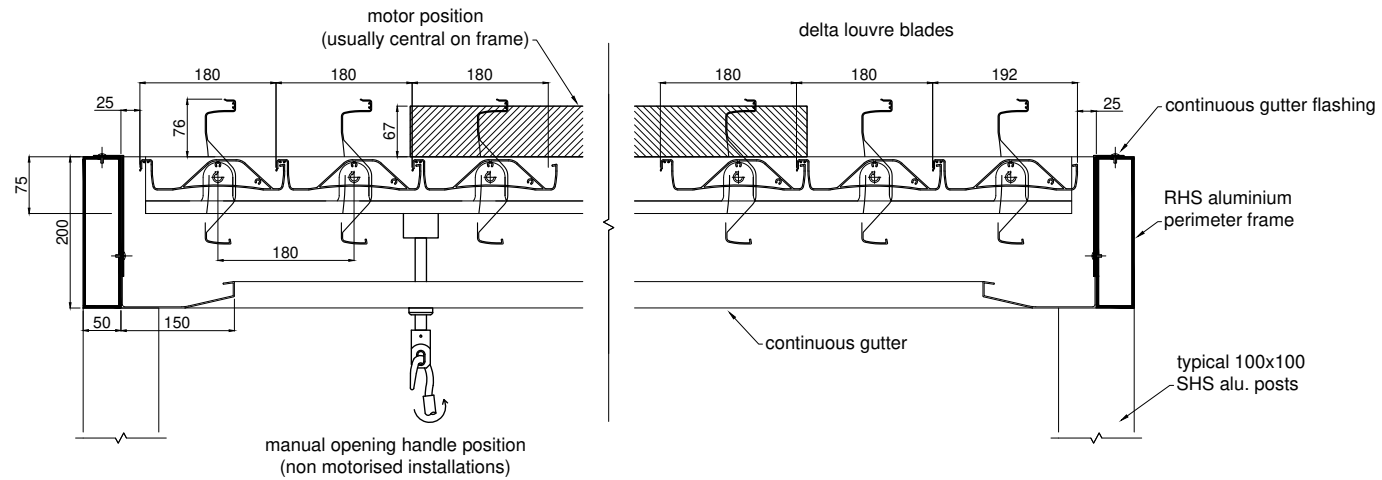

**X-SECTION THROUGH
DELTA LOUVRE BLADES**

**X-SECTION THROUGH
BLADE SPAN**

Do Not Scale From Drawing
 Technical specifications subject to change without prior notice
 All technical content © kudos aluminium louvres 2010

TITLE :	Delta opening roof : X-sections
JOB :	Standard Technical Detail
DRAWING DATE :	12 / 12 / 12

DRAWING No :	0001
SCALE :	1 : 10
COMMENTS :	.

REVISION No :	.
@ PAPER SIZE :	A4