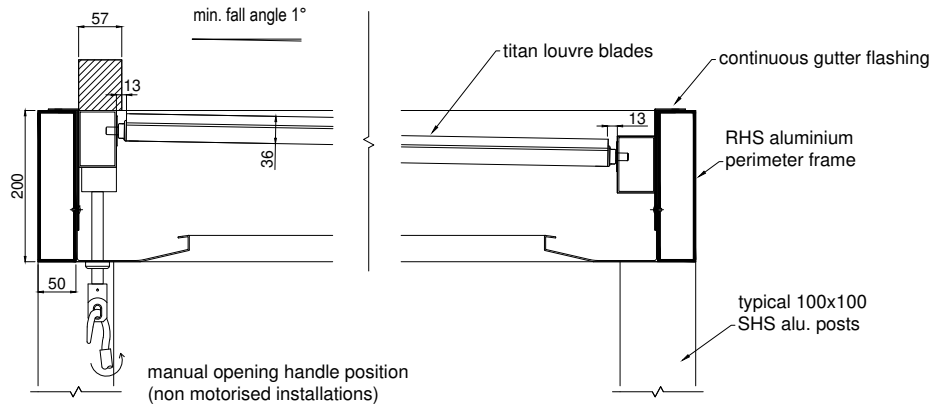

X-SECTION THROUGH
TITAN LOUVRE BLADES

X-SECTION THROUGH
BLADE SPAN

Do Not Scale From Drawing
Technical specifications subject to change without prior notice
All technical content © kudos aluminium louvres 2010

TITLE :	Titan opening roof : X-sections
JOB :	Standard Technical Detail
DRAWING DATE :	12 / 12 / 12

DRAWING No :	0002
SCALE :	1 : 10
COMMENTS :	.

REVISION No :	.
@ PAPER SIZE :	A4