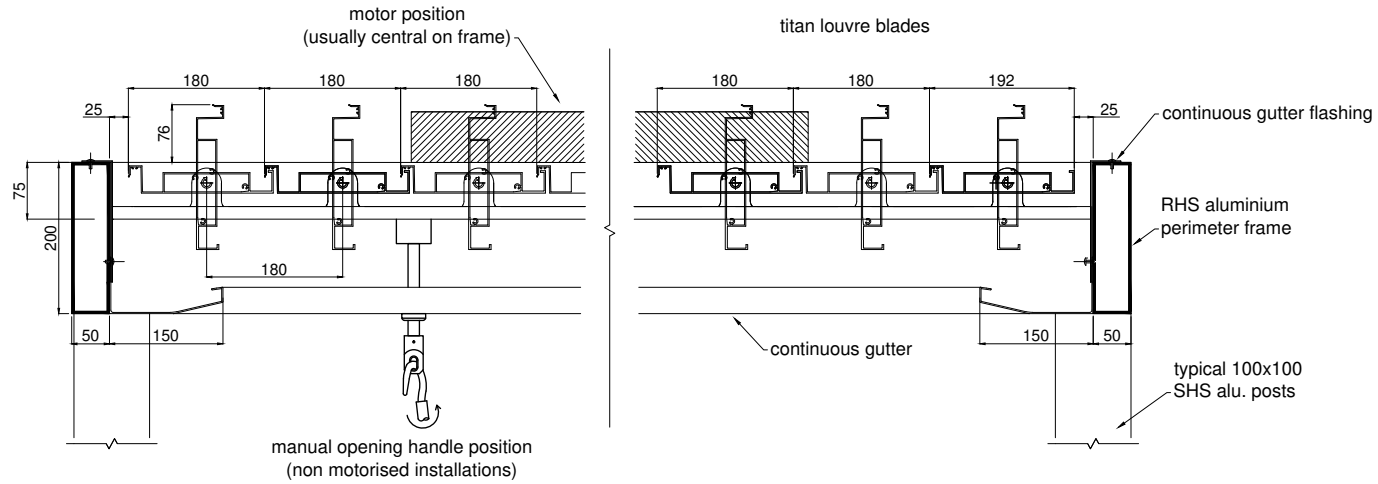

X-SECTION THROUGH
TITAN LOUVRE BLADES

X-SECTION THROUGH
BLADE SPAN

Do Not Scale From Drawing
Technical specifications subject to change without prior notice
All technical content © kudos aluminium louvres 2010

TITLE :	Titan opening roof : X-sections
JOB :	Standard Technical Detail
DRAWING DATE :	12 / 12 / 12

DRAWING No :	0002
SCALE :	1 : 10
COMMENTS :	.

REVISION No :	.
@ PAPER SIZE :	A4