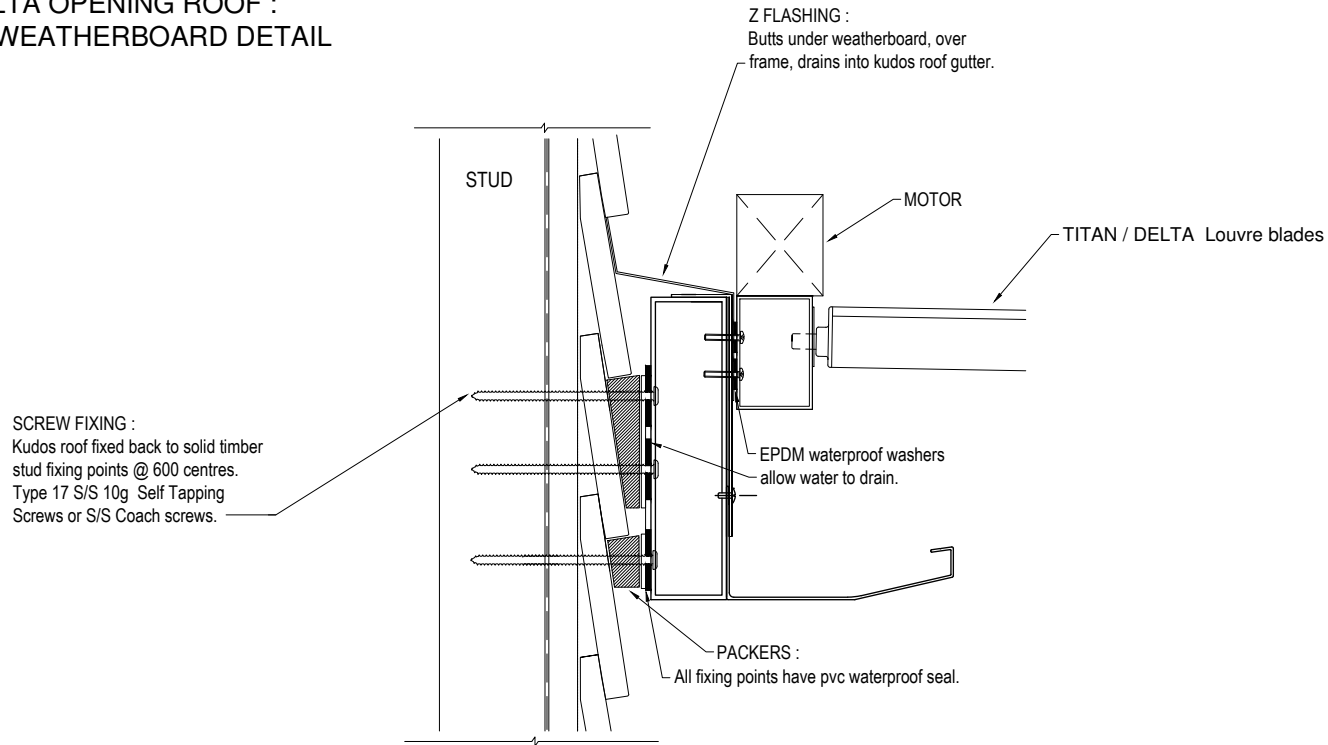

TITAN / DELTA OPENING ROOF :
FIXING TO WEATHERBOARD DETAIL

Do Not Scale From Drawing
 Technical specifications subject to change without prior notice
 All technical content © kudos aluminium louvres 2010

TITLE :	Titan / Delta opening roof : fixing to weatherboard detail	DRAWING No :	0003	REVISION No :	.
JOB :	Standard Technical Detail	SCALE :	1 : 5	@ PAPER SIZE :	A4
DRAWING DATE :	12 / 12 / 12	COMMENTS :	.		