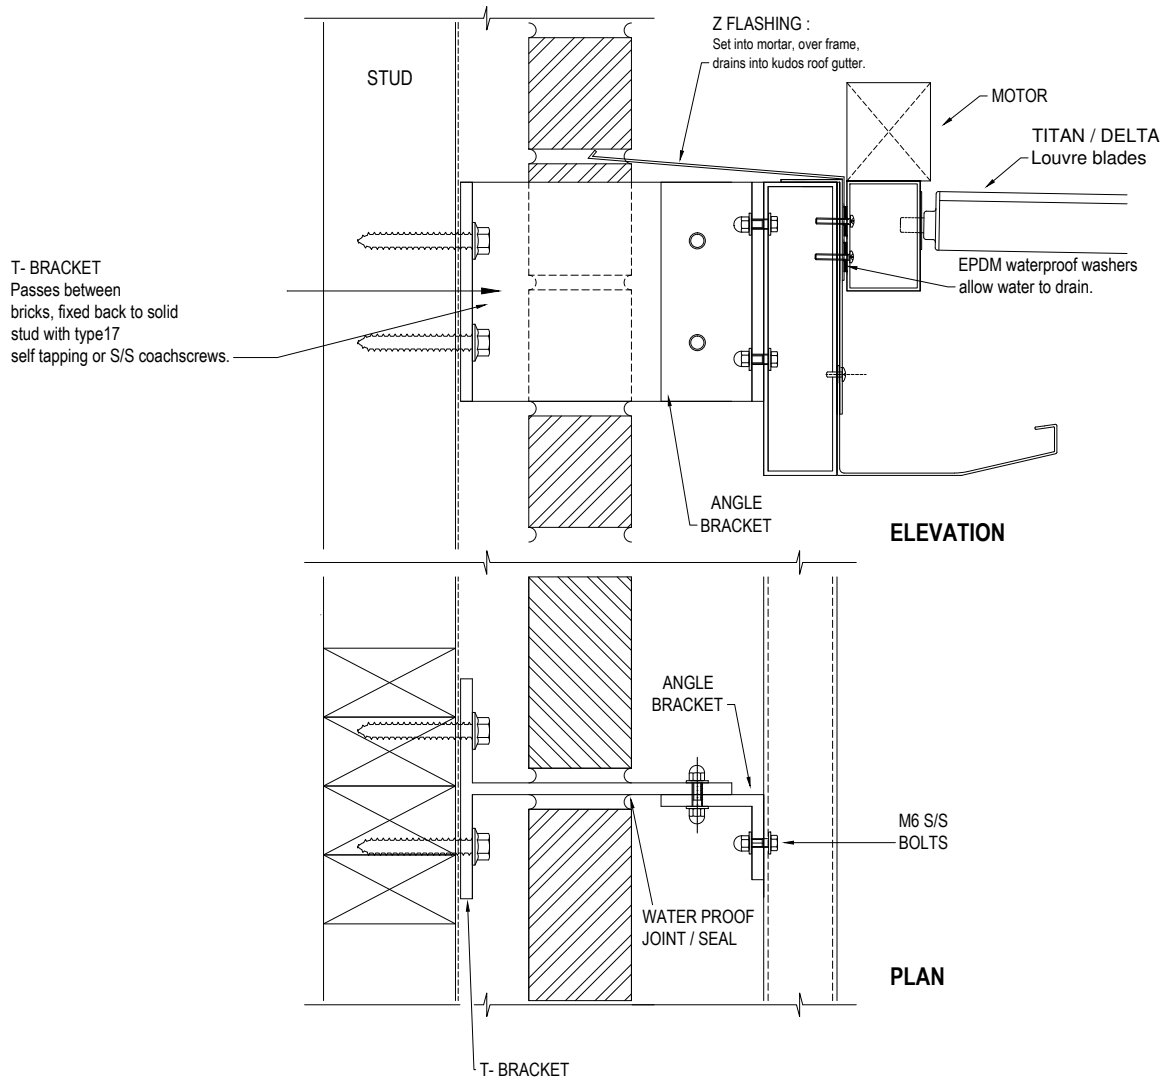

TITAN / DELTA OPENING ROOF :
FIXING TO BRICK CAVITY WALL DETAIL

Do Not Scale From Drawing
Technical specifications subject to change without prior notice.
All technical content © kudos aluminium louvres 2010

TITLE :	Titan / Delta opening roof : fixing to brick cavity wall detail.
JOB :	Standard Technical Detail
DRAWING DATE :	12 / 12 / 12

DRAWING No :	0004
--------------	------

REVISION No :	
---------------	--

SCALE :	1 : 5
---------	-------

@ PAPER SIZE :	A4
----------------	----

COMMENTS :	
------------	--