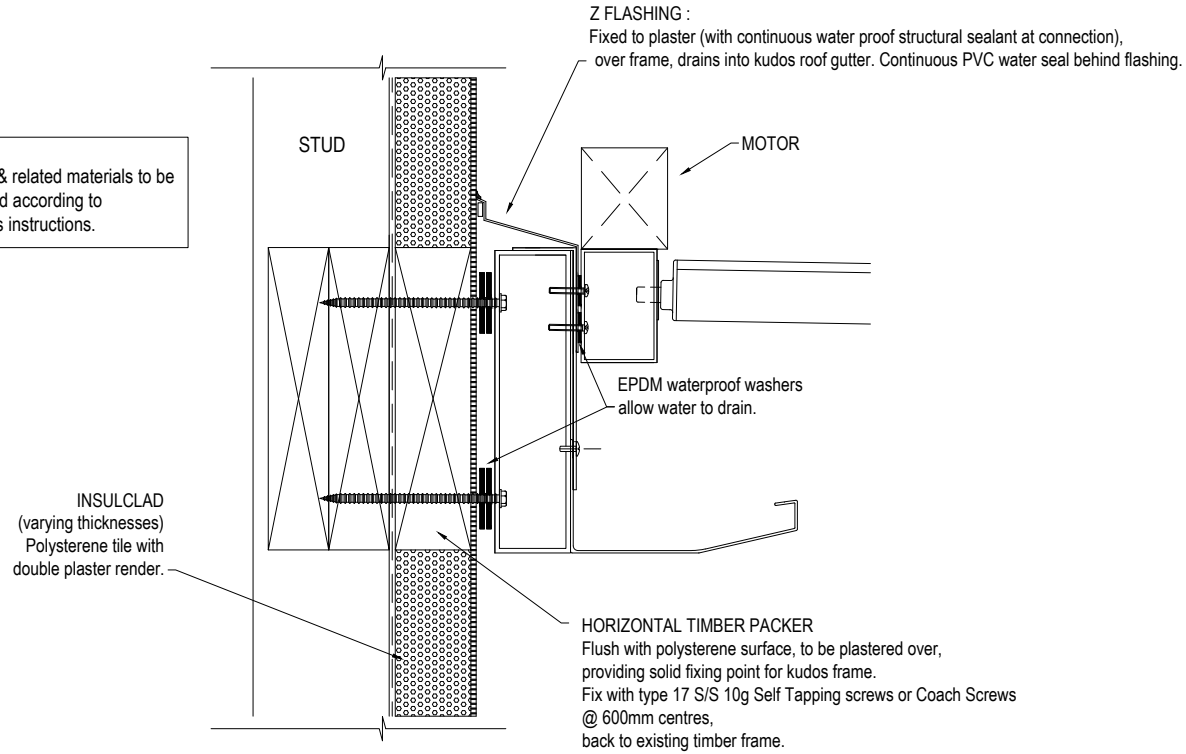

TITAN / DELTA OPENING ROOF :
FIXING TO INSULCLAD DETAIL

NOTE :
All claddings & related materials to be fixed / installed according to manufacturers instructions.

Do Not Scale From Drawing
Technical specifications subject to change without prior notice
All technical content © kudos aluminium louvres 2010

TITLE : Titan / Delta opening roof :
fixing to insulclad detail

DRAWING No :
0005

REVISION No :

JOB : Standard Technical Detail

SCALE :
1 : 5

@ PAPER SIZE :
A4

DRAWING DATE :
12 / 12 / 12

COMMENTS :