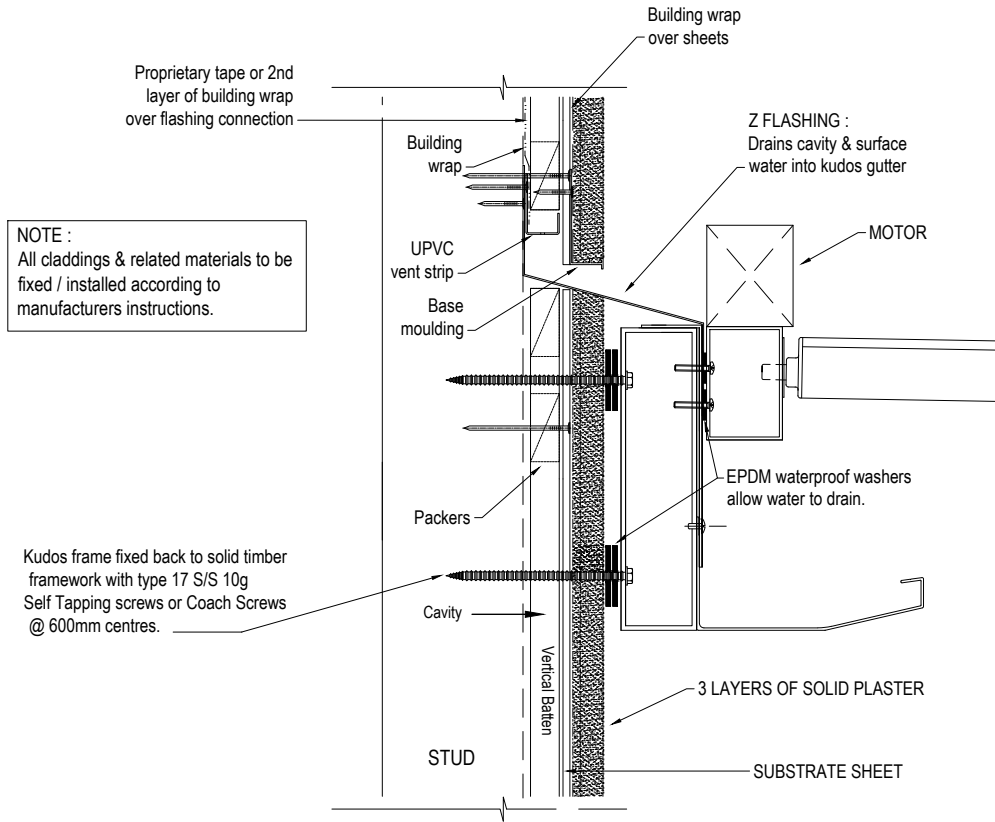

TITAN / DELTA OPENING ROOF :
FIXING TO PLASTER WALL DETAIL

Do Not Scale From Drawing
Technical specifications subject to change without prior notice
All technical content © kudos aluminium louvres 2010

TITLE :	Titan / Delta opening roof : fixing to plaster wall detail	DRAWING No :	0006	REVISION No :	.
JOB :	Standard Technical Detail	SCALE :	1 : 5	@ PAPER SIZE :	A4
DRAWING DATE :	12 / 12 / 12	COMMENTS :	.		