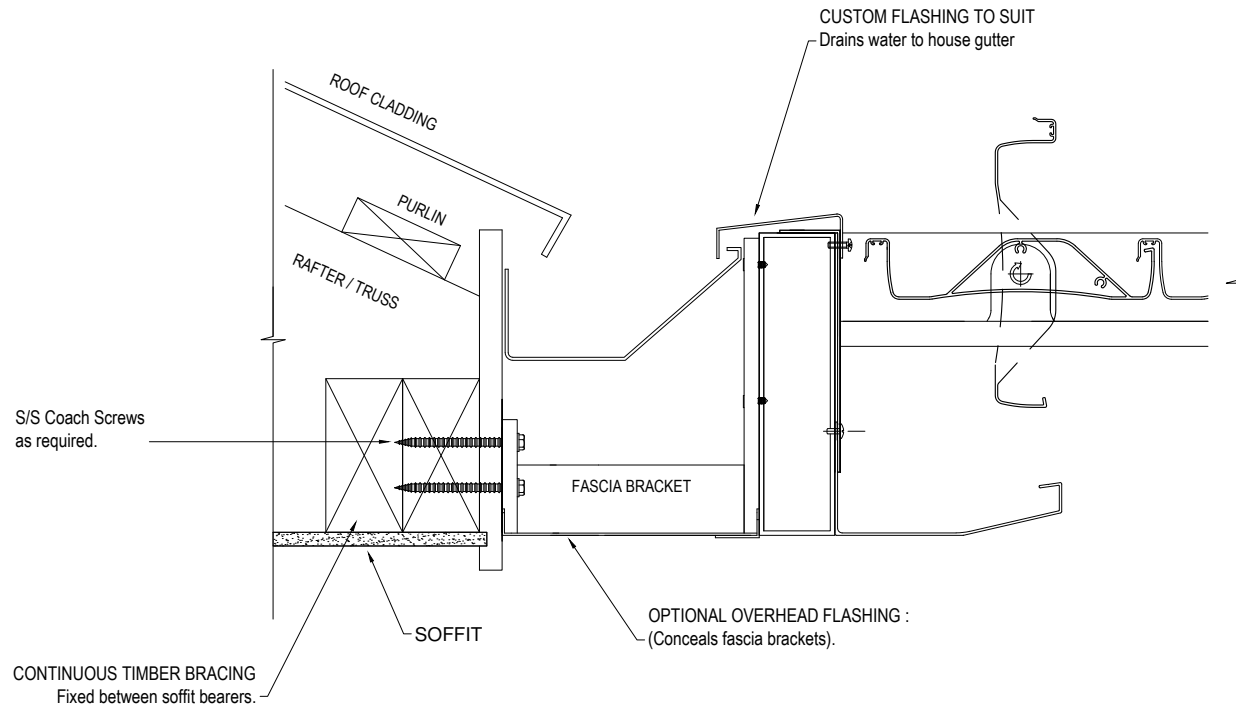

TITAN / DELTA OPENING ROOF :
FIXING TO FASCIA DETAIL

Do Not Scale From Drawing
Technical specifications subject to change without prior notice
All technical content © kudos aluminium louvres 2010

kudos
aluminium louvres
Manufacture and installation of aluminium louvres
and opening roofs.

email : kudoslouvres@xtra.co.nz
web : www.kudoslouvres.co.nz
P.O. box 35810 Browns Bay Auckland
Contact : 0800 729 857

TITLE :	Titan / Delta opening roof : fixing to fascia detail	DRAWING No :	0008	REVISION No :	.
JOB :	Standard Technical Detail	SCALE :	1 : 5	@ PAPER SIZE :	A4
DRAWING DATE :	12 / 12 / 12	COMMENTS :	.		